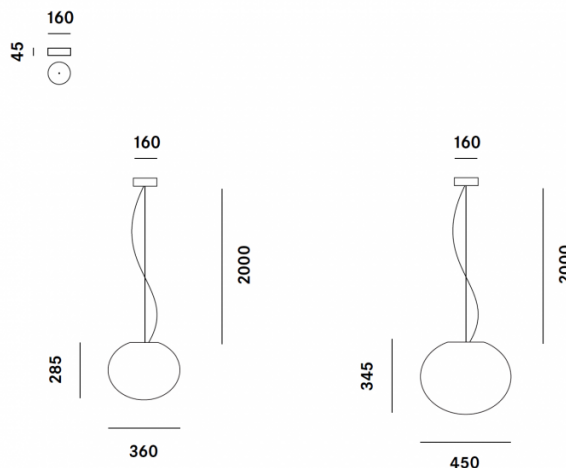

The Zerodieci LED pendant light is available in 2 sizes, the smaller S5 and the bigger S7 so you can find the right fit for your space. The design of the pendant makes it suitable for a wide range of spaces, both commercial and domestic, looking stylish and effective. The shade diffuses the light really nicely, so a warm, soft ambience is achieved to create a far-reaching illumination. Buy several to put in rows or clusters or buy one to have as your feature light.

This pendant light is non-dimmable but is available as a dimmable light on request. Please [contact us](#) for more details and enquiries.

PRODUCT SPECIFICATION

Light Source: 8.5W, 3000K, 1034 lumens

IP Code: 20

Dimming: Dimmable using trailing edge dimming.

Dimensions: S5 - Ø36cm, H 28.5cm
S7 - Ø45cm, H 34.5cm

Ø16cm ceiling rose
2m cable length

For all sales and technical enquiries, please contact:

+44 (0)114 263 4266