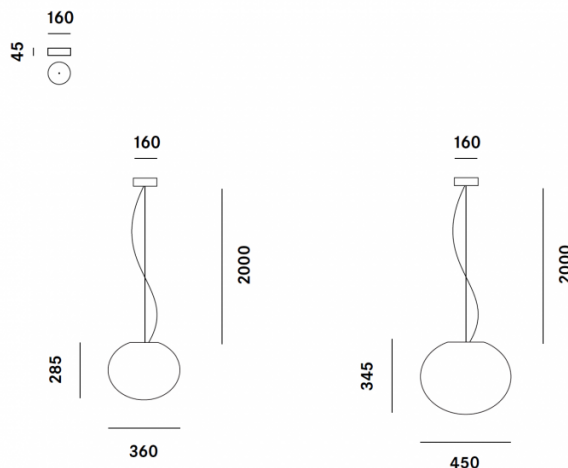

The Zerodieci LED pendant light is available in 2 sizes, the smaller S5 and the bigger S7 so you can find the right fit for your space. The design of the pendant makes it suitable for a wide range of spaces, both commercial and domestic, looking stylish and effective. The shade diffuses the light really nicely, so a warm, soft ambience is achieved to create a far-reaching illumination. Buy several to put in rows or clusters or buy one to have as your feature light.

This pendant light is non-dimmable but is available as a dimmable light on request. Please [contact us](#) for more details and enquiries.

PRODUCT SPECIFICATION

Light Source: 8.5W, 3000K, 1034 lumens

IP Code: 20

Dimming: Dimmable using trailing edge dimming.

Dimensions: S5 - Ø36cm, H 28.5cm
S7 - Ø45cm, H 34.5cm

Ø16cm ceiling rose
2m cable length

For all sales and technical enquiries, please contact:

+44 (0)114 263 4266