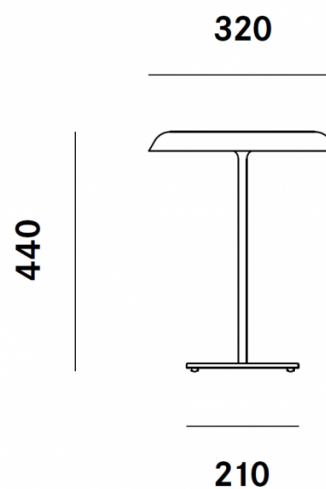

PRODUCT SPECIFICATION

Light Source: 16W, 2700K, 2300 lumens

IP Code: 20

Dimming: In line dimmer included on cable

Dimensions: Ø32cm shade
44cm height
Ø21cm base

For all sales and technical enquiries, please contact: