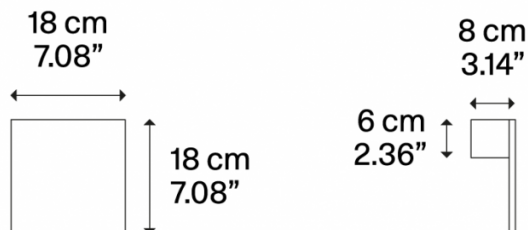

PRODUCT SPECIFICATION

**Light Source:** 15W, 2700K, 1750 lumens  
or  
15W, 3000K, 1850 lumens

**IP Code:** 20

**Dimming:** Dimmable via Triac dimming

**Dimensions:** 18cm length  
18cm height  
8cm depth