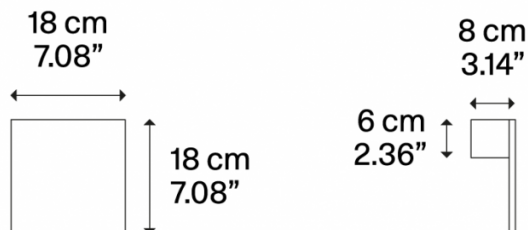

PRODUCT SPECIFICATION

Light Source: 15W, 2700K, 1750 lumens
or
15W, 3000K, 1850 lumens

IP Code: 20

Dimming: Dimmable via Triac dimming

Dimensions: 18cm length
18cm height
8cm depth

For all sales and technical enquiries, please contact: