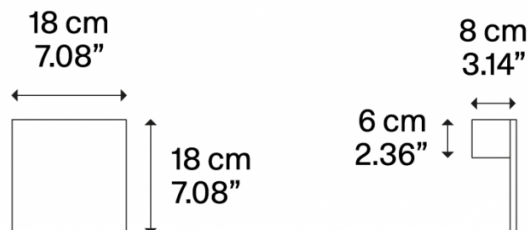

PRODUCT SPECIFICATION

Light Source: 15W, 2700K, 1750 lumens
or
15W, 3000K, 1850 lumens

IP Code: 20

Dimming: Dimmable via Triac dimming

Dimensions: 18cm length
18cm height
8cm depth

For all sales and technical enquiries, please contact: