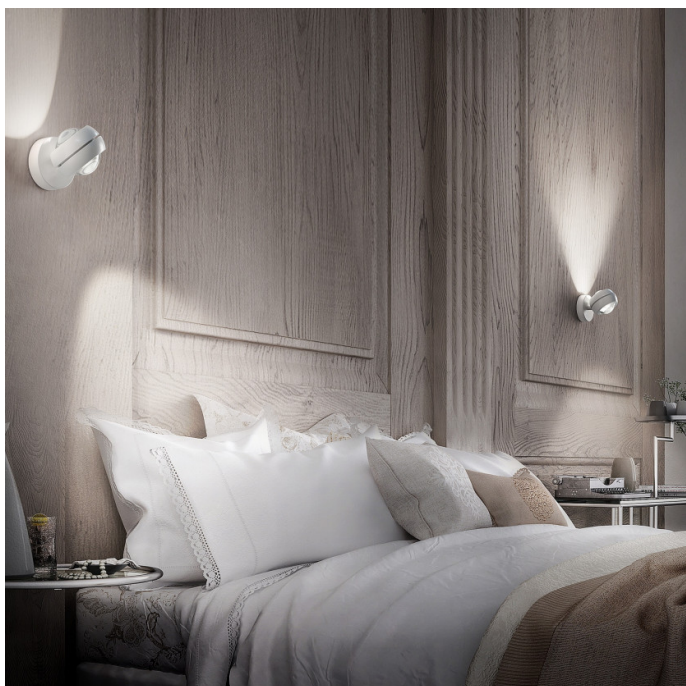

LODES

Lodes Nautilus Mini LED Wall Light

LA10227

SOURCE: <https://www.davidvillagelighting.co.uk/product/Lodes-Nautilus-Mini-LED-Wall-Light/20651>

PRODUCT DESCRIPTION

Designer: Andrea Tosetto

Nautilus Mini Wall Light by Lodes

A part of the [Lodes Nautilus collection](#), the Nautilus Mini wall light is a nifty, useful light that can be used in both small and big spaces. Like the rest of the collection, the Nautilus Mini wall lamp is moveable, being able to move up and down and rotate on its axis up to 355°. With both an upward and downward directed light, this wall light creates a big, diffused glow that will light up the room effectively.

The movability of the wall light means you can direct the light where you need and the built-in LED light source, makes it long-lasting. The wall lamp is available with either a 2700K (warmest white) or 3000K (warm white) colour temperature and is dimmable, giving you control. Available in 3 subtle colours, this LED wall light will slip smoothly into any existing décor and will be effective but not intrusive in style.