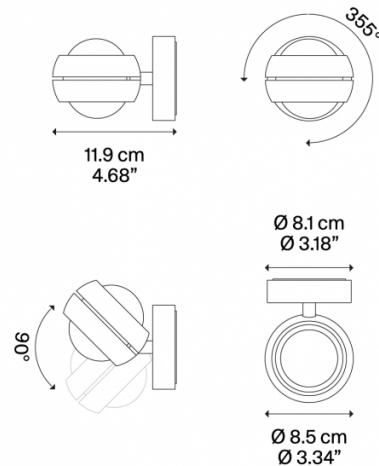

### PRODUCT SPECIFICATION

- Light Source:** 2 x 6W, 2700K, 950 lumens  
or  
2 x 6W, 3000K, 1030 lumens
- IP Code:** 20
- Dimming:** Dimmable via Triac dimming
- Dimensions:** Ø8.5cm shade  
11.9cm max depth from wall  
Ø8.1cm base