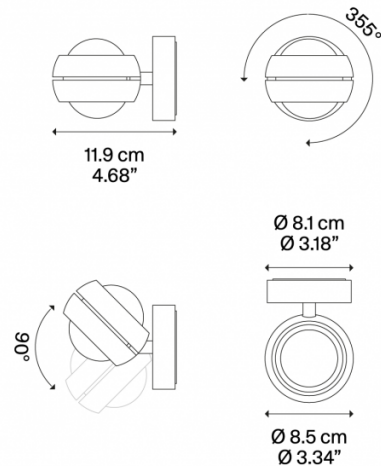

A part of the [Lodes Nautilus collection](#), the Nautilus Mini wall light is a nifty, useful light that can be used in both small and big spaces. Like the rest of the collection, the Nautilus Mini wall lamp is moveable, being able to move up and down and rotate on its axis up to 355°. With both an upward and downward directed light, this wall light creates a big, diffused glow that will light up the room effectively.

PRODUCT SPECIFICATION

- Light Source:** 2 x 6W, 2700K, 950 lumens
or
2 x 6W, 3000K, 1030 lumens
- IP Code:** 20
- Dimming:** Dimmable via Triac dimming
- Dimensions:** Ø8.5cm shade
11.9cm max depth from wall
Ø8.1cm base