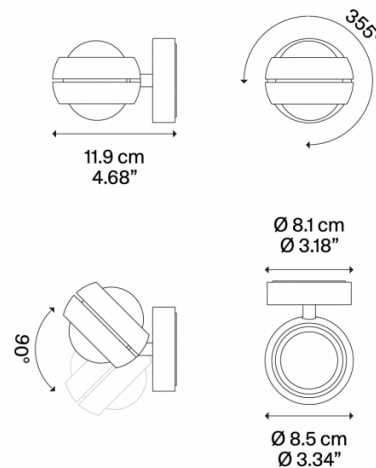

A part of the [Lodes Nautilus collection](#), the Nautilus Mini wall light is a nifty, useful light that can be used in both small and big spaces. Like the rest of the collection, the Nautilus Mini wall lamp is moveable, being able to move up and down and rotate on its axis up to 355°. With both an upward and downward directed light, this wall light creates a big, diffused glow that will light up the room effectively.

PRODUCT SPECIFICATION

- Light Source:** 2 x 6W, 2700K, 950 lumens
or
2 x 6W, 3000K, 1030 lumens
- IP Code:** 20
- Dimming:** Dimmable via Triac dimming
- Dimensions:** Ø8.5cm shade
11.9cm max depth from wall
Ø8.1cm base