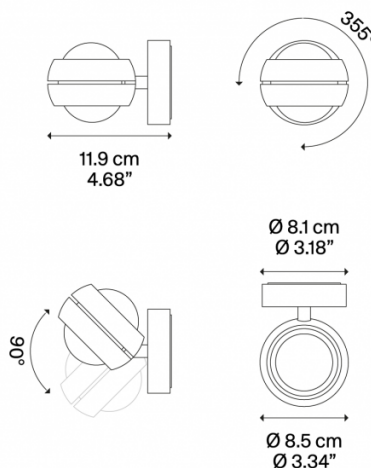

A part of the [Lodes Nautilus collection](#), the Nautilus Mini wall light is a nifty, useful light that can be used in both small and big spaces. Like the rest of the collection, the Nautilus Mini wall lamp is moveable, being able to move up and down and rotate on its axis up to 355°. With both an upward and downward directed light, this wall light creates a big, diffused glow that will light up the room effectively.

PRODUCT SPECIFICATION

Light Source: 2 x 6W, 2700K, 950 lumens
or
2 x 6W, 3000K, 1030 lumens

IP Code: 20

Dimming: Dimmable via Triac dimming

Dimensions: Ø8.5cm shade
11.9cm max depth from wall
Ø8.1cm base

For all sales and technical enquiries, please contact: