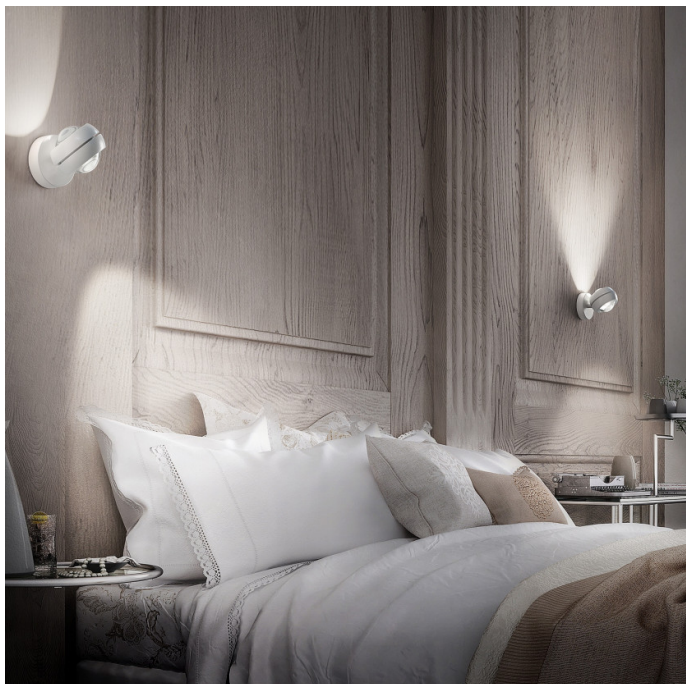

LODES

Lodes Nautilus Mini LED Wall Light

LA10227

SOURCE: <https://www.davidvillagelighting.co.uk/product/Lodes-Nautilus-Mini-LED-Wall-Light/20651>

PRODUCT DESCRIPTION

Designer: Andrea Tosetto

Nautilus Mini Wall Light by Lodes

A part of the [Lodes Nautilus collection](#), the Nautilus Mini wall light is a nifty, useful light that can be used in both small and big spaces. Like the rest of the collection, the Nautilus Mini wall lamp is moveable, being able to move up and down and rotate on its axis up to 355°. With both an upward and downward directed light, this wall light creates a big, diffused glow that will light up the room effectively.

The movability of the wall light means you can direct the light where you need and the built-in LED light source, makes it long-lasting. The wall lamp is available with either a 2700K (warmest white) or 3000K (warm white) colour temperature and is dimmable, giving you control. Available in 3 subtle colours, this LED wall light will slip smoothly into any existing décor and will be effective but not intrusive in style.