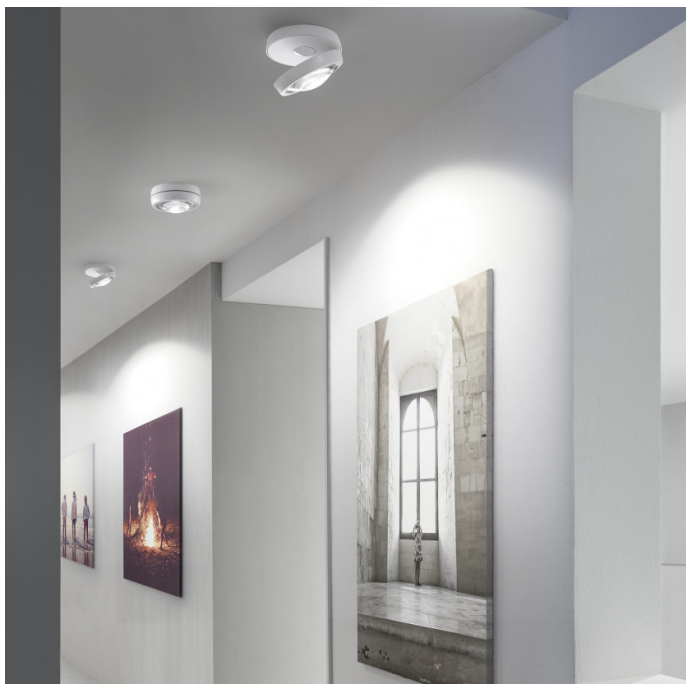

LODES

Lodes Nautilus LED Ceiling
Light

LA10226

SOURCE: <https://www.davidvillagelighting.co.uk/product/Lodes-Nautilus-LED-Ceiling-Light/20650>

PRODUCT DESCRIPTION

Designer: Andrea Tosetto

Nautilus Ceiling Light by Lodes

We currently have limited stock of this item in our [Clearance section](#).

Designed by Andrea Tosetto, the Nautilus ceiling light is characterised by its domed lampshade and metal structure, being modern and contemporary in look. The lampshade is adjustable and can be opened up to 90° from its position when flush to the ceiling and the shade can be turned on its axis 340°. This allows you to direct the light where you need, being versatile enough to use in a variety of big or small spaces, whether you want to create a spotlight or ambience.

The Nautilus ceiling lamp comes with a built-in LED light source, making it energy-saving, and you have the option between a 2700K (warmest white) or 3000K (warm white) colour temperature to get the right fit for your room. The ceiling light is also dimmable giving you even more control over your lighting scheme. Available in 4 colours, this functional and stylish ceiling lamp can be matched with other lights from the [Lodes Nautilus collection](#) to create consistent décor in your interior.