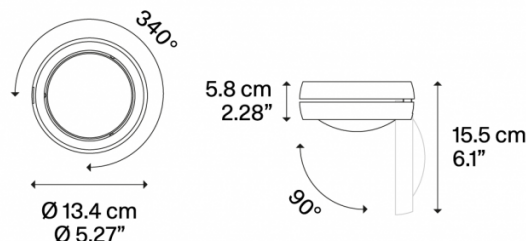

We currently have limited stock of this item in our [Clearance section](#).

Designed by Andrea Tosetto, the Nautilus ceiling light is characterised by its domed lampshade and metal structure, being modern and contemporary in look. The lampshade is adjustable and can be opened up to 90° from its position when flush to the ceiling and the shade can be turned on its axis 340°. This allows you to direct the light where you need, being versatile enough to use in a variety of big or small spaces, whether you want to create a spotlight or ambience.

PRODUCT SPECIFICATION

Light Source: 12W, 2700K, 995 lumens
or
12W, 3000K, 1085 lumens

IP Code: 20

Dimming: Dimmable via Triac dimming

Dimensions: Ø13.4cm
15.5cm max height

For all sales and technical enquiries, please contact: