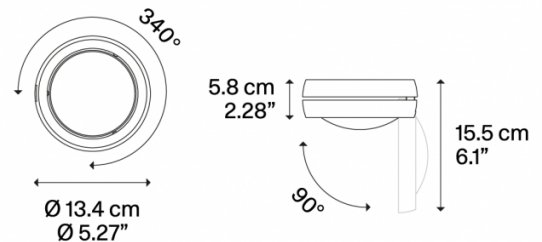

Designed by Andrea Tosetto, the Nautilus ceiling light is characterised by its domed lampshade and metal structure, being modern and contemporary in look. The lampshade is adjustable and can be opened up to 90° from its position when flush to the ceiling and the shade can be turned on its axis 340°. This allows you to direct the light where you need, being versatile enough to use in a variety of big or small spaces, whether you want to create a spotlight or ambience.

PRODUCT SPECIFICATION

Light Source: 12W, 2700K, 995 lumens  
or  
12W, 3000K, 1085 lumens

IP Code: 20

Dimming: Dimmable via Triac dimming

Dimensions: Ø13.4cm  
15.5cm max height

**For all sales and technical enquiries, please contact:**