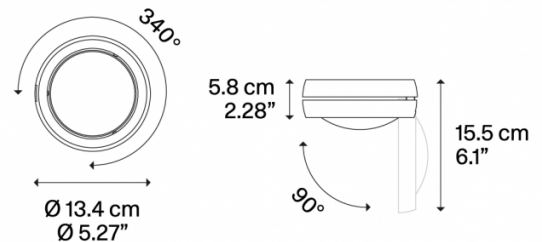

### PRODUCT SPECIFICATION

**Light Source:** 12W, 2700K, 995 lumens  
or  
12W, 3000K, 1085 lumens

**IP Code:** 20

**Dimming:** Dimmable via Triac dimming

**Dimensions:** Ø13.4cm  
15.5cm max height

**For all sales and technical enquiries, please contact:**