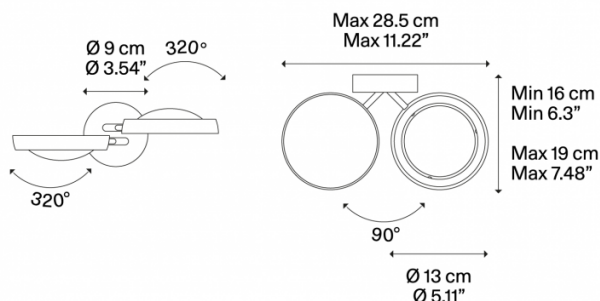

PRODUCT SPECIFICATION

Light Source: 2 x 12W, 2700K, 1990 lumens
or
2 x 12W, 3000K, 2170 lumens

IP Code: 20

Dimming: Dimmable via Triac dimming

Dimensions: Ø13cm shade
Ø9cm shade height
28.5cm max width
19cm max depth from wall