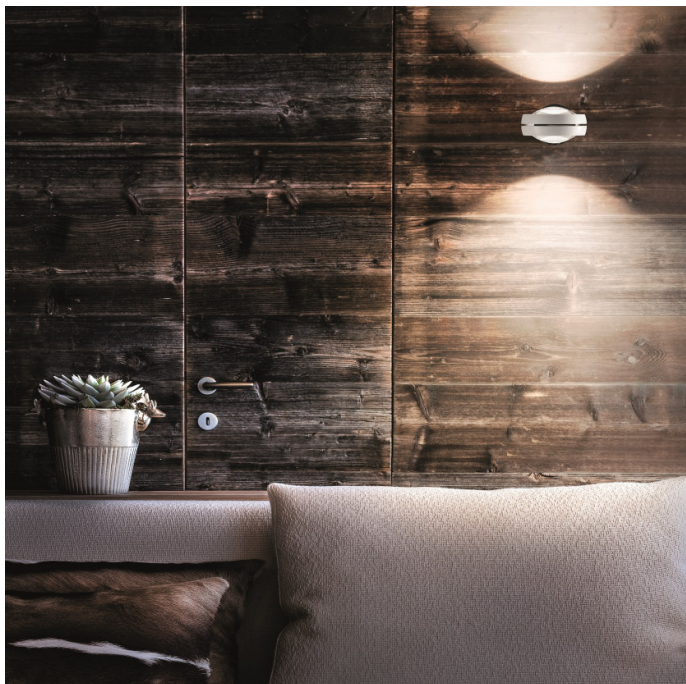

LODES

Lodes Nautilus LED Wall Light

LA10225

SOURCE: <https://www.davidvillagelighting.co.uk/product/Lodes-Nautilus-LED-Wall-Light/20649>

PRODUCT DESCRIPTION

Designer: Andrea Tosetto

Nautilus Wall Light by Lodes

The bestselling Nautilus wall light is an innovative and versatile light that can be used in many settings. The wall light is made from metal with a diffused light that points upward and downward. The wall lamp is also adjustable, with the user being able to twist each light outwards and inwards, and each lampshade can be rotated to point wherever you need. This makes the Nautilus wall lamp very handy, as you can create light the way you want, whether you need to create ambience, or if you want to highlight your favourite art on the wall.

The wall lamp has an integrated LED source which is dimmable and available in 2700K (warmest white) and 3000K (warm white) colour temperatures, giving you complete control over the light warmth. This light can be used in many rooms and can be used in small and big spaces to create maximum impact where needed. The lamp comes with either a Chrome finished body with different colour options—Matte White and Matte Black—or is completely colour matched in the colours Matte Champagne, Chrome, Matte Black and Matte White. The design itself is contemporary and modern and with clean, sleek lines, the Nautical LED wall light will not disappoint. Match with other lights from the [Lodes Nautilus collection](#), to create a seamless lighting scheme.