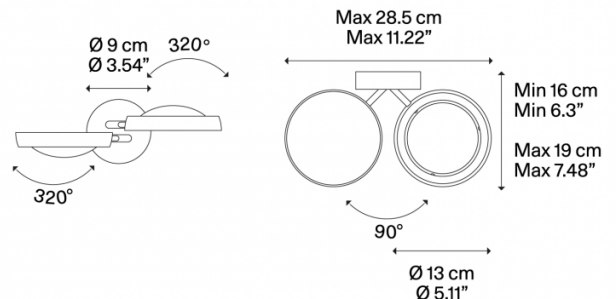

PRODUCT SPECIFICATION

**Light Source:** 2 x 12W, 2700K, 1990 lumens  
or  
2 x 12W, 3000K, 2170 lumens

**IP Code:** 20

**Dimming:** Dimmable via Triac dimming

**Dimensions:** Ø13cm shade  
Ø9cm shade height  
28.5cm max width  
19cm max depth from wall