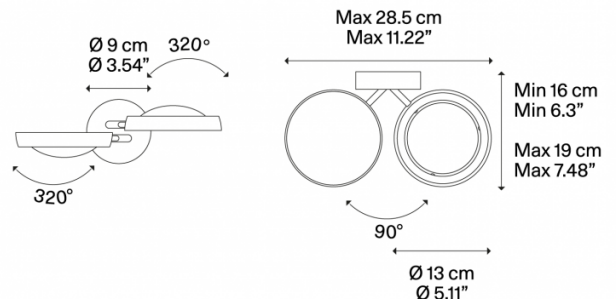

PRODUCT SPECIFICATION

Light Source: 2 x 12W, 2700K, 1990 lumens
or
2 x 12W, 3000K, 2170 lumens

IP Code: 20

Dimming: Dimmable via Triac dimming

Dimensions: Ø13cm shade
Ø9cm shade height
28.5cm max width
19cm max depth from wall