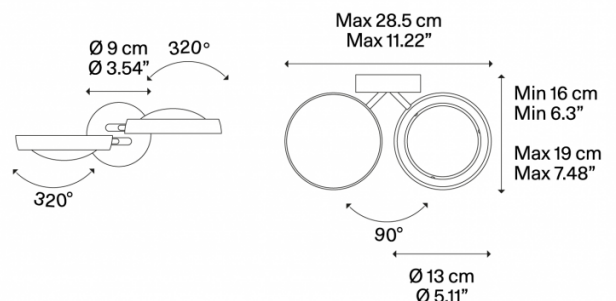

The wall lamp has an integrated LED source which is dimmable and available in 2700K (warmest white) and 3000K (warm white) colour temperatures, giving you complete control over the light warmth. This light can be used in many rooms and can be used in small and big spaces to create maximum impact where needed. The lamp comes with either a Chrome finished body with different colour options—Matte White and Matte Black—or is completely colour matched in the colours Matte Champagne, Chrome, Matte Black and Matte White. The design itself is contemporary and modern and with clean, sleek lines, the Nautical LED wall light will not disappoint. Match with other lights from the [Lodes Nautilus collection](#), to create a seamless lighting scheme.

PRODUCT SPECIFICATION

**Light Source:** 2 x 12W, 2700K, 1990 lumens  
or  
2 x 12W, 3000K, 2170 lumens

**IP Code:** 20

**Dimming:** Dimmable via Triac dimming

**Dimensions:** Ø13cm shade  
Ø9cm shade height  
28.5cm max width  
19cm max depth from wall