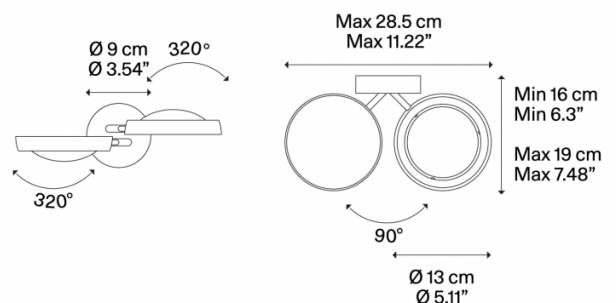

The wall lamp has an integrated LED source which is dimmable and available in 2700K (warmest white) and 3000K (warm white) colour temperatures, giving you complete control over the light warmth. This light can be used in many rooms and can be used in small and big spaces to create maximum impact where needed. The design itself is contemporary and modern and with clean, sleek lines, the Nautical LED wall light will not disappoint. Match with other lights from the [Lodes Nautilus collection](#), to create a seamless lighting scheme.

PRODUCT SPECIFICATION

Light Source: 2 x 12W, 2700K, 1990 lumens
or
2 x 12W, 3000K, 2170 lumens

IP Code: 20

Dimming: Dimmable via Triac dimming

Dimensions: Ø13cm shade
Ø9cm shade height
28.5cm max width
19cm max depth from wall