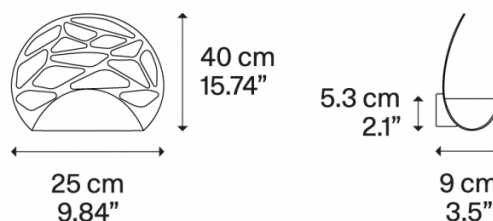

PRODUCT SPECIFICATION

Light Source: 15W, 2700K, 1750 lumens

IP Code: 30

Dimming: Dimmable via Triac dimming

Dimensions: 25cm width
40cm height
9cm depth

For all sales and technical enquiries, please contact: