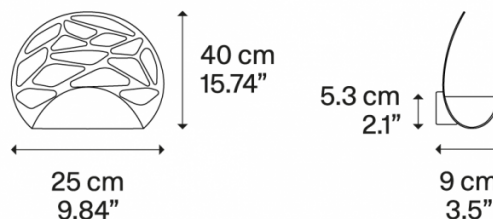

PRODUCT SPECIFICATION

Light Source: 15W, 2700K, 1750 lumens

IP Code: 30

Dimming: Dimmable via Triac dimming

Dimensions: 25cm width  
40cm height  
9cm depth

For all sales and technical enquiries, please contact: