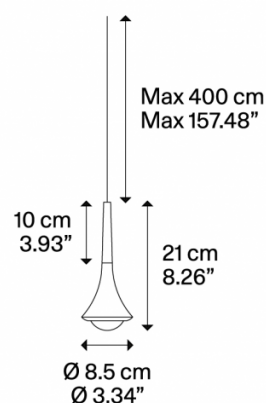

LODES

Lodes Rain LED Pendant

LA10220

SOURCE: <https://www.davidvillagelighting.co.uk/product/Lodes-Rain-LED-Pendant/20644>

PRODUCT DESCRIPTION

Rain Pendant Light by Lodes

The Rain pendant was made to resemble rain droplets, bringing the magical and wondrous natural phenomenon of raining indoors. The lampshade is made from metal with either a chrome finish or a matte black finish which has a slender stem which grows down into a globular end. The integrated LED light source is then encapsulated in the bottom by a rounded glass diffuser.

- Light Source:** 7W, 3000K, 1300 lumens
- IP Code:** 40
- Dimming:** Dimmable via Triac dimming
- Dimensions:** Ø8.5cm
21cm shade height
Ø8cm ceiling canopy
2cm ceiling canopy height
400cm max cable length