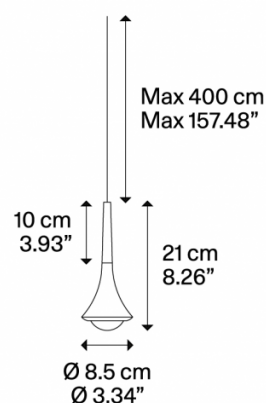

LODES

Lodes Rain LED Pendant

LA10220

SOURCE: <https://www.davidvillagelighting.co.uk/product/Lodes-Rain-LED-Pendant/20644>

PRODUCT DESCRIPTION

Rain Pendant Light by Lodes

The Rain pendant was made to resemble rain droplets, bringing the magical and wondrous natural phenomenon of raining indoors. The lampshade is made from metal with either a chrome finish or a matte black finish which has a slender stem which grows down into a globular end. The integrated LED light source is then encapsulated in the bottom by a rounded glass diffuser.

- Light Source:** 7W, 3000K, 1300 lumens
- IP Code:** 40
- Dimming:** Dimmable via Triac dimming
- Dimensions:** Ø8.5cm  
21cm shade height  
Ø8cm ceiling canopy  
2cm ceiling canopy height  
400cm max cable length