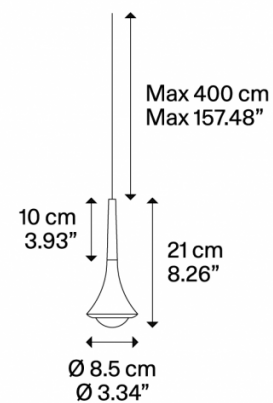

LODES

Lodes Rain LED Pendant

LA10220

SOURCE: <https://www.davidvillagelighting.co.uk/product/Lodes-Rain-LED-Pendant/20644>

PRODUCT DESCRIPTION

Rain Pendant Light by Lodes

The Rain pendant was made to resemble rain droplets, bringing the magical and wondrous natural phenomenon of raining indoors. The lampshade is made from metal with either a chrome finish or a matte black finish which has a slender stem which grows down into a globular end. The integrated LED light source is then encapsulated in the bottom by a rounded glass diffuser.

- Light Source:** 7W, 3000K, 1300 lumens
- IP Code:** 40
- Dimming:** Dimmable via Triac dimming
- Dimensions:** Ø8.5cm
21cm shade height
Ø8cm ceiling canopy
2cm ceiling canopy height
400cm max cable length