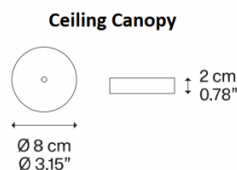

LODES

Lodes Rain LED Pendant

LA10220

SOURCE: <https://www.davidvillagelighting.co.uk/product/Lodes-Rain-LED-Pendant/20644>

PRODUCT DESCRIPTION

Rain Pendant Light by Lodes

The Rain pendant was made to resemble rain droplets, bringing the magical and wondrous natural phenomenon of raining indoors. The lampshade is made from metal with either a chrome finish or a matte black finish which has a slender stem which grows down into a globular end. The integrated LED light source is then encapsulated in the bottom by a rounded glass diffuser.

- Light Source:** 7W, 3000K, 1300 lumens
- IP Code:** 40
- Dimming:** Dimmable via Triac dimming
- Dimensions:** Ø8.5cm
21cm shade height
Ø8cm ceiling canopy
2cm ceiling canopy height
400cm max cable length