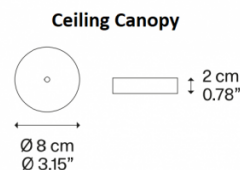

LODES

Lodes Rain LED Pendant

LA10220

SOURCE: <https://www.davidvillagelighting.co.uk/product/Lodes-Rain-LED-Pendant/20644>

PRODUCT DESCRIPTION

Rain Pendant Light by Lodes

The Rain pendant was made to resemble rain droplets, bringing the magical and wondrous natural phenomenon of raining indoors. The lampshade is made from metal with either a chrome finish or a matte black finish which has a slender stem which grows down into a globular end. The integrated LED light source is then encapsulated in the bottom by a rounded glass diffuser.

- Light Source:** 7W, 3000K, 1300 lumens
- IP Code:** 40
- Dimming:** Dimmable via Triac dimming
- Dimensions:** Ø8.5cm
21cm shade height
Ø8cm ceiling canopy
2cm ceiling canopy height
400cm max cable length