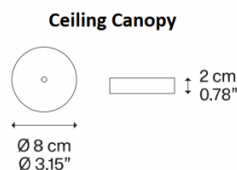

LODES

Lodes Rain LED Pendant

LA10220

SOURCE: <https://www.davidvillagelighting.co.uk/product/Lodes-Rain-LED-Pendant/20644>

PRODUCT DESCRIPTION

Rain Pendant Light by Lodes

The Rain pendant was made to resemble rain droplets, bringing the magical and wondrous natural phenomenon of raining indoors. The lampshade is made from metal with either a chrome finish or a matte black finish which has a slender stem which grows down into a globular end. The integrated LED light source is then encapsulated in the bottom by a rounded glass diffuser.

- Light Source:** 7W, 3000K, 1300 lumens
- IP Code:** 40
- Dimming:** Dimmable via Triac dimming
- Dimensions:** Ø8.5cm  
21cm shade height  
Ø8cm ceiling canopy  
2cm ceiling canopy height  
400cm max cable length