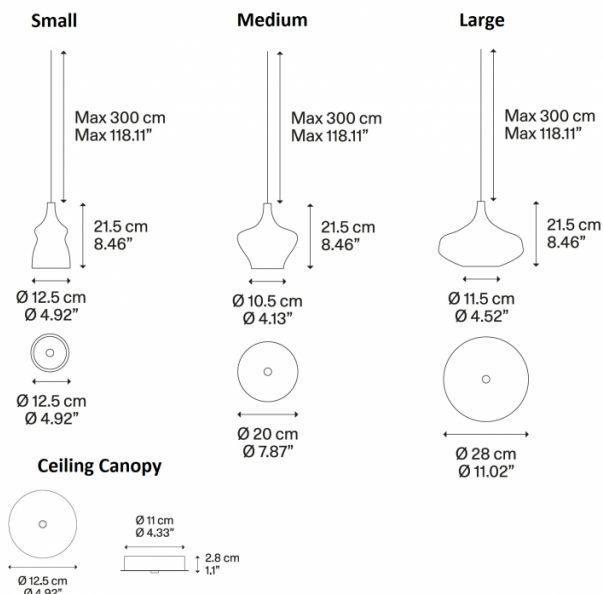

The Nostalgia pendant light is made by using advanced techniques, using layers of glass and paint so the lampshade appears metallic when switched off, which then becomes slightly transparent when lit. The built-in LED dimmable light is held inside by a metal structure, which peers out as the light is switched on. The overall effect of the pendant lights is stunning and eye-catching, proving how traditional principles and modern techniques can marry to produce spectacular design. This pendant is available in 3 different sizes which all have a distinct character, making them good alone and together. Suitable for both homes and commercial spaces, the Nostalgia pendant lights can be used in many different types of rooms to add a touch of classicism, luxury and flawless design.

The Nostalgia pendants are available as a cluster using either a Rectangular or Circular Ceiling Canopy by Lodes. Please [contact us](#) for more info and pricing and go to the [Lodes Configurator](#), to construct your very own personalised Nostalgia pendant cluster.

PRODUCT SPECIFICATION

Light Source: 7W, 2700K, 1280 lumens

IP Code: 40

Dimming: Dimmable via Triac dimming

Dimensions: Small - Ø12.5cm, H 21.5cm
Medium - Ø20cm, H 21.5cm
Large - Ø28cm, H 21.5cm

Ø12.5cm ceiling canopy
2.8cm ceiling canopy height
300cm max cable length