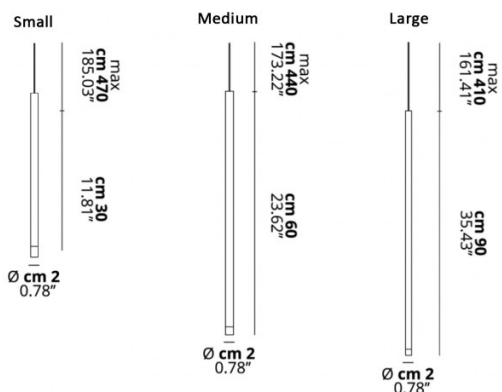

This pendant can work alone in a small space and really thrives when clustered together to create more brightness in larger spaces. Available in 7 colours complete with a Matte White ceiling canopy and 3 sizes, you can mix and match to create variety or find the right finish and size for a singular stand-out pendant. To choose a different ceiling canopy colour, instead of the Matte White, please [contact us](#) for more info and to order.

PRODUCT SPECIFICATION

Light Source: 3W, 2700K, 450 Lumens

IP Code: 40

Dimming: Dimmable via Triac dimming.

Dimensions: Small:
 Ø2cm
 Height: 30cm
 Max Cable Length: 470cm

Medium:
 Ø2cm
 Height: 60cm
 Max Cable Length: 440cm

Large:
 Ø2cm
 Height: 90cm
 Max Cable Length: 410cm

Ceiling Rose: Ø9.5cm
 Ceiling Rose Height: 2.6cm

Ceiling canopy

For all sales and technical enquiries, please contact:

+44 (0)114 263 4266

info@davidvillagelighting.co.uk