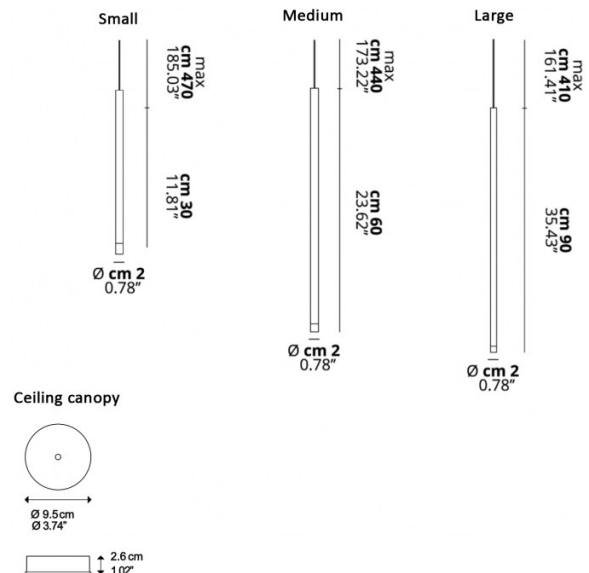

LODES

LA10216/N

Lodes A-Tube Nano LED Pendant

SOURCE: <https://www.davidvillagelighting.co.uk/product/Lodes-A-Tube-Nano-LED-Pendant/20640>

PRODUCT DESCRIPTION

A-Tube Nano Pendant Light by Lodes

A smaller LED version of the [A-Tube pendant light](#), the A-Tube Nano pendant is a delicate and minimalist light with precise details and a modern feel. The columned body is made from metal with a polycarbonate diffuser at the end. The diffuser means the LED light spreads and creates an illuminating end to the pendant that resembles a drop of water. Being only 2cm in diameter, the small lampshade makes the A-Tube Nano pendant light look sleek and contemporary, wonderful for many settings.

This pendant can work alone in a small space and really thrives when clustered together to create more brightness in larger spaces. Available in 7 colours complete with a Matte White ceiling canopy and 3 sizes, you can mix and match to create variety or find the right finish and size for a singular stand-out pendant. To choose a different ceiling canopy colour, instead of the Matte White, please [contact us](#) for more info and to order.

The A-Tube Nano LED pendant is available with a transparent cable and also as a personalised cluster, using a [Lodes Cluster Canopy](#) to create your unique mix or sizes and finishes in one light feature. Please [contact us](#) for more details and ordering and check out the helpful [Lodes Configurator](#), which lets you create your own cluster online to preview your vision.

PRODUCT SPECIFICATION

- Light Source:** 3W, 2700K, 450 Lumens
- IP Code:** 40
- Dimming:** Dimmable via Triac dimming.
- Dimensions:**
 - Small:**
 - Ø2cm
 - Height: 30cm
 - Max Cable Length: 470cm
 - Medium:**
 - Ø2cm
 - Height: 60cm
 - Max Cable Length: 440cm
 - Large:**
 - Ø2cm
 - Height: 90cm
 - Max Cable Length: 410cm
- Ceiling Rose: Ø9.5cm
- Ceiling Rose Height: 2.6cm