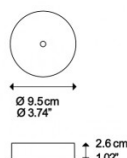

PRODUCT SPECIFICATION

Light Source: 3W, 2700K, 450 Lumens

IP Code: 40

Dimming: Dimmable via Triac dimming.

Dimensions: Small:
 Ø2cm
 Height: 30cm
 Max Cable Length: 470cm

Medium:
 Ø2cm
 Height: 60cm
 Max Cable Length: 440cm

Large:
 Ø2cm
 Height: 90cm
 Max Cable Length: 410cm

Ceiling Rose: Ø9.5cm
 Ceiling Rose Height: 2.6cm

Ceiling canopy

For all sales and technical enquiries, please contact:

+44 (0)114 263 4266

info@davidvillagelighting.co.uk