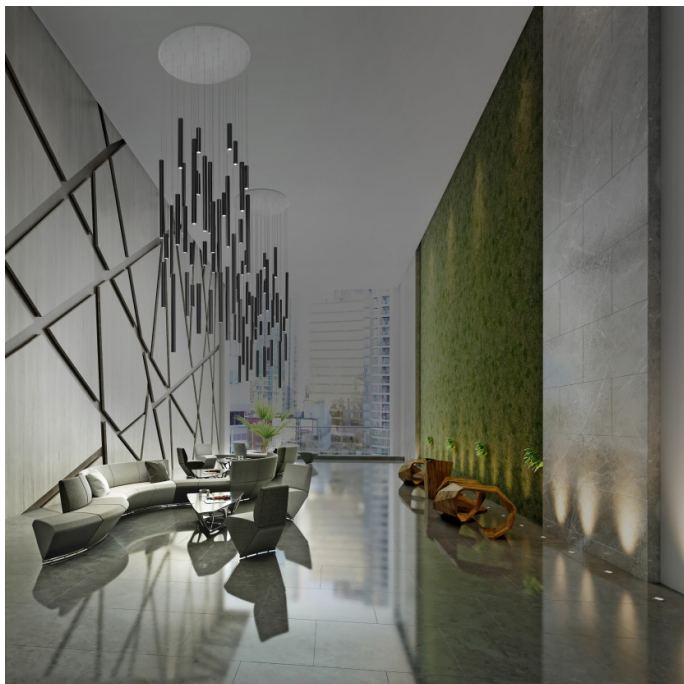

LODES

Lodes A-Tube Pendant

LA10216

SOURCE: <https://www.davidvillagelighting.co.uk/product/Lodes-A-Tube-Pendant/20639>

PRODUCT DESCRIPTION

A-Tube Pendant Light by Lodes

The Lodes A-Tube pendant is a minimalist and contemporary pendant light that is versatile and intriguing. Made from metal, the cylindrical lampshade emits a concentrated, direct downward light that resembles a spot light. Wonderful for many spaces, the A-Tube pendant light is good for particular illumination and when clustered together produces a mass light that is effective and bright.

This pendant is particularly good for kitchen spaces and for hanging over tables. Available in 3 sizes and 3 colours with a Matte White ceiling canopy, you have a wide variety to choose from to find the right fit for your interior. To discuss a different colour for your ceiling canopy please [contact us](#).

The A-Tube pendant is available to buy as a personalised cluster using a Lodes Cluster Canopy. Please [Lodes Configurator](#) to construct your own cluster online.

PRODUCT SPECIFICATION

Light Source: 1 x Max 40W GU10 Par 16 (excluded)

IP Code: 20

Dimming: Dimmable via mains phase dimming.

Dimensions: Small - Ø6cm, Height: 30cm
Medium - Ø6cm, Height: 60cm
Large - Ø6cm, Height: 100cm

Ceiling Canopy: Ø9.5cm
Ceiling Canopy Height: 2.6cm
Max Cable Length: 400cm