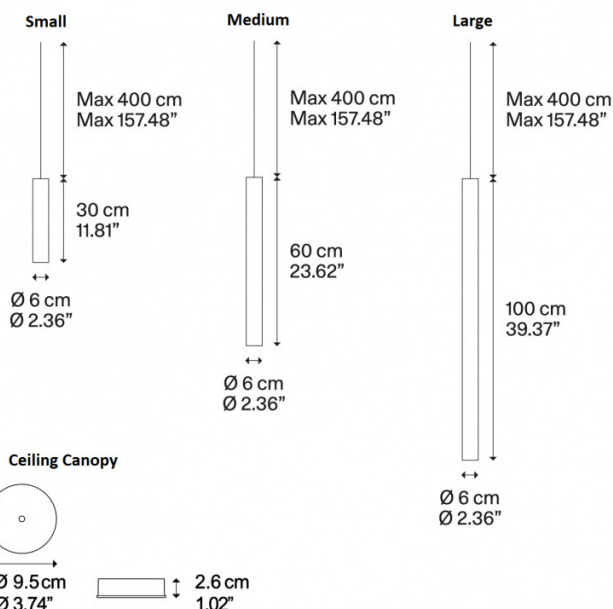

For all sales and technical enquiries, please contact:

+44 (0)114 263 4266

info@davidvillagelighting.co.uk

www.davidvillagelighting.co.uk