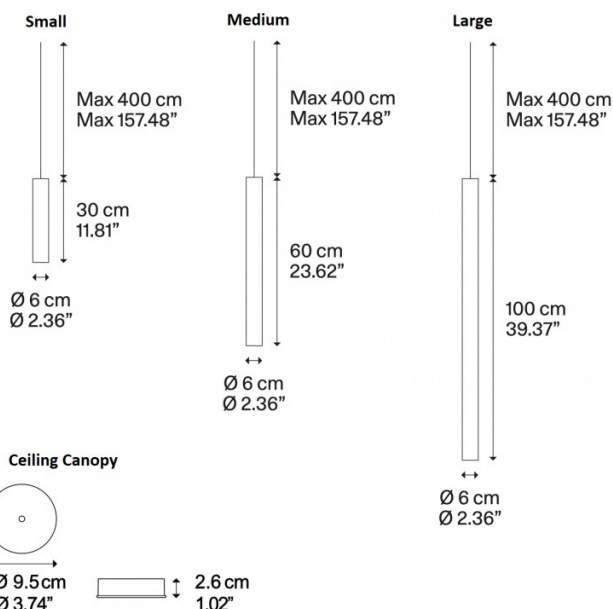

The A-Tube pendant is available to buy as a personalised cluster using a Lodes Cluster Canopy. Please [Lodes Configurator](#) to construct your own cluster online.

PRODUCT SPECIFICATION

Light Source: 1 x Max 40W GU10 Par 16 (excluded)

IP Code: 20

Dimming: Dimmable via mains phase dimming.

Dimensions: Small - Ø6cm, Height: 30cm
Medium - Ø6cm, Height: 60cm
Large - Ø6cm, Height: 100cm

Ceiling Canopy: Ø9.5cm
Ceiling Canopy Height: 2.6cm
Max Cable Length: 400cm