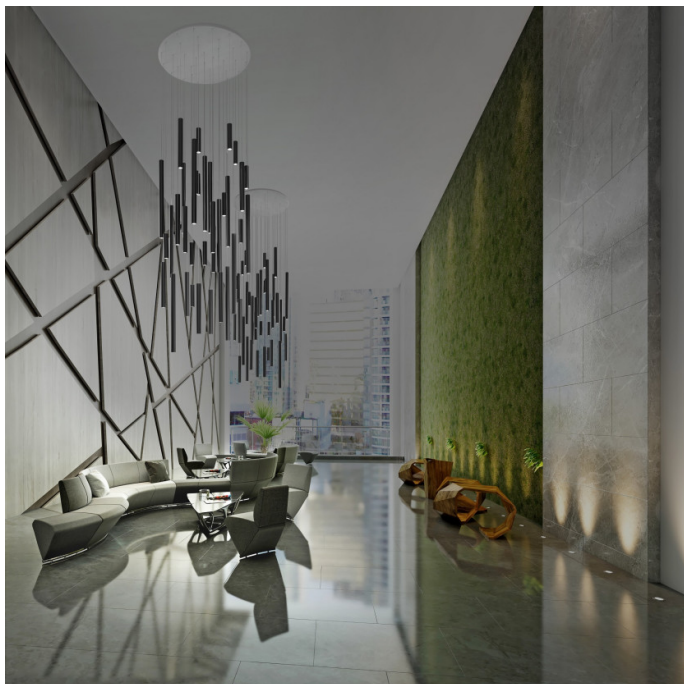

LODES

Lodes A-Tube Pendant

LA10216

SOURCE: <https://www.davidvillagelighting.co.uk/product/Lodes-A-Tube-Pendant/20639>

PRODUCT DESCRIPTION

A-Tube Pendant Light by Lodes

The Lodes A-Tube pendant is a minimalist and contemporary pendant light that is versatile and intriguing. Made from metal, the cylindrical lampshade emits a concentrated, direct downward light that resembles a spot light. Wonderful for many spaces, the A-Tube pendant light is good for particular illumination and when clustered together produces a mass light that is effective and bright.

This pendant is particularly good for kitchen spaces and for hanging over tables. Available in 3 sizes and 3 colours with a Matte White ceiling canopy, you have a wide variety to choose from to find the right fit for your interior. To discuss a different colour for your ceiling canopy please [contact us](#).

The A-Tube pendant is available to buy as a personalised cluster using a Lodes Cluster Canopy. Please [Lodes Configurator](#) to construct your own cluster online.

PRODUCT SPECIFICATION

Light Source: 1 x Max 40W GU10 Par 16 (excluded)