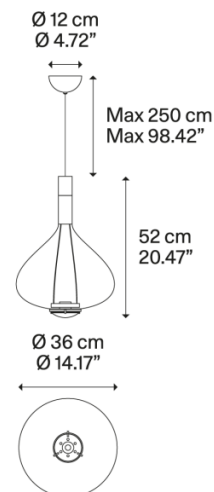

Large

For all sales and technical enquiries, please contact:

+44 (0)114 263 4266

info@davidvillagelighting.co.uk

www.davidvillagelighting.co.uk