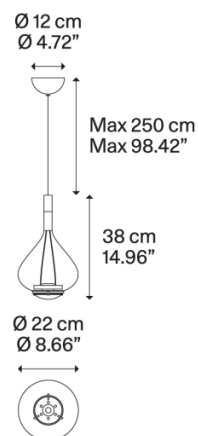

LODES

Lodes Sky-Fall LED Pendant

LA10215

SOURCE: <https://www.davidvillagelighting.co.uk/product/Lodes-Sky-Fall-LED-Pendant/20638>

PRODUCT DESCRIPTION

Sky-Fall Pendant Light by Lodes

The Lodes Sky-Fall pendant is a beautiful and elegant pendant, made from a chrome metal structure and blown glass. Appearing metallic when switched off, the diffuser becomes more transparent as the light is switched on, making a lovely, warming effect. The pendant is characterised by its globular shape, having smooth, curved lines that are striking and eye-catching.

The Sky-Fall pendant light has 2 built in LED lights which make the light shine both in the top and the bottom, creating an all-round illumination. The downward lightbulb is directed which is good for lighting tables and lounge spaces, whilst the top lightbulb creates an indirect ambient light which makes the room glow. Suitable for commercial and domestic use, this pendant light comes in 5 glass finishes that are all luxurious and stunning. Available in 2 sizes, you can mix and match size and colour to create a wonderful cluster or row, or have one for a feature light suited for any space.

PRODUCT SPECIFICATION

Light Source: 2 x 10W, 2700K, 1815 lumens

IP Code: 20

Dimming: Dimmable via Triac dimming

Dimensions: Medium - Ø22cm, H 38cm
Large - Ø36cm, H 52cm

Ø12cm ceiling canopy
250cm max cable length

Medium

Large

For all sales and technical enquiries, please contact:

+44 (0)114 263 4266

info@davidvillagelighting.co.uk

www.davidvillagelighting.co.uk