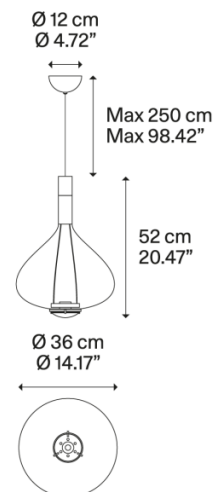

Large

For all sales and technical enquiries, please contact:

+44 (0)114 263 4266

info@davidvillagelighting.co.uk

www.davidvillagelighting.co.uk