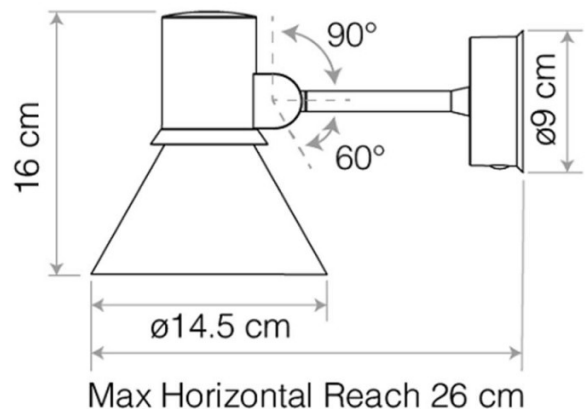

The head of the wall light rotates through 270 degrees either way and can be tilted both upwards and downwards.

This wall light can be purchased with either a cable and plug which has to be plugged into a nearby socket or you can buy a hard-wired version which can be connected to a mains light switch by a qualified electrician.

## PRODUCT SPECIFICATION

**Light Source:** 1 x Max 6W E27 LED (included)

**IP Code:** 20

**Dimming:** Integrated on/off switch on the product

**Dimensions:** Shade: Ø14.5cm  
Shade Height: 16cm  
Wall Mount: Ø9cm  
Max. Horizontal Reach: 26cm  
Cable Length: 250cm