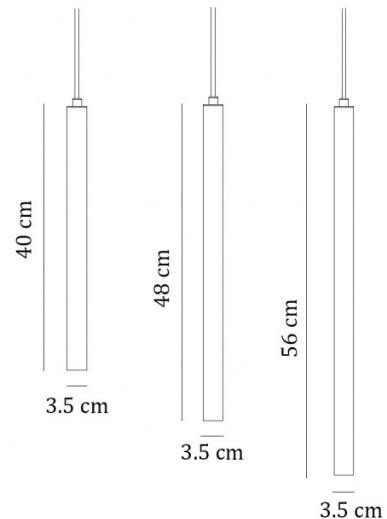

The Pipe pendant comes in three sizes, which when put together makes a geometric shape that is familiar and recognisable as pipes. You can enjoy the pendant as a singular light, however, to make a subtle statement in the room. This pendant light also comes fitted with an energy-saving LED light source, making it good for the environment as well as being stylish. The bulb emits a warm glow, making this pendant perfect as a decorative or ambient light in many settings.

Please note, that the ceiling canopy is not included.

PRODUCT SPECIFICATION

Light Source: 1W, 2700K, 110 Lumens

IP Code: 20

Dimming: Non-dimmable.

Dimensions: Pipe One
Ø3.5cm
Height: 40cm

Pipe Two
Ø3.5cm
Height: 48cm

Pipe Three
Ø3.5cm
Height: 56cm

For all sales and technical enquiries, please contact:

+44 (0)114 263 4266

info@davidvillagelighting.co.uk

www.davidvillagelighting.co.uk