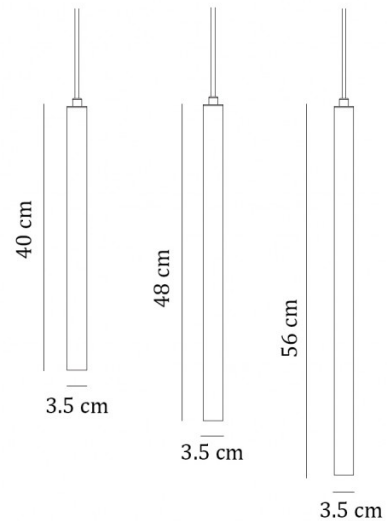

The Pipe pendant comes in three sizes, which when put together makes a geometric shape that is familiar and recognisable as pipes. You can enjoy the pendant as a singular light, however, to make a subtle statement in the room. This pendant light also comes fitted with an energy-saving LED light source, making it good for the environment as well as being stylish. The bulb emits a warm glow, making this pendant perfect as a decorative or ambient light in many settings.

Please note, that the ceiling canopy is not included.

PRODUCT SPECIFICATION

Light Source: 1W, 2700K, 110 Lumens

IP Code: 20

Dimming: Non-dimmable.

Dimensions: Pipe One
 Ø3.5cm
 Height: 40cm

Pipe Two
 Ø3.5cm
 Height: 48cm

Pipe Three
 Ø3.5cm
 Height: 56cm

For all sales and technical enquiries, please contact:

+44 (0)114 263 4266

info@davidvillagelighting.co.uk

www.davidvillagelighting.co.uk