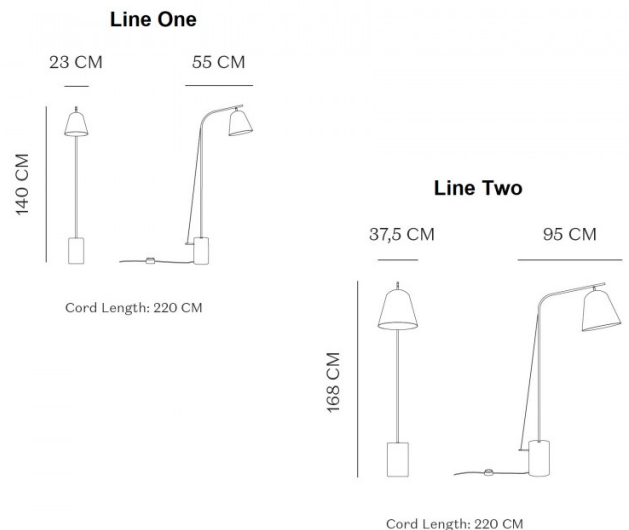

NORR11

NORR11 Line Floor Lamp

LA10191

SOURCE: <https://www.davidvillagelighting.co.uk/product/NORR11-Line-Floor-Lamp/20580>

PRODUCT DESCRIPTION

Designer: Rune Krøjgaard & Knut Bendik Humlevik

Line Floor Lamp by NORR11

Inspired by the 1940s Film Noir genre, Rune Krøjgaard and Knut Bendik Humlevik have created the Line floor lamp which is characterised by a lampshade that has a raw, clear silhouette and soft glow, reminiscent of the light and lines seen in such movies. The Line floor light has a lovely solid marble base and an arm that curves around, proving to be a chic and stylish design.

Available in four finishes, this floor lamp produces a downward light and a warm illumination, working best as an ambient or subtle reading light. This floor light also has a dimmable function so you can create the exact atmosphere you want in your room. Suitable for homes and commercial spaces, the Line floor lamp is great for lounging areas and with 2 sizes to choose from you can find the perfect fit. To have a thoroughly timeless and elegant lighting scheme throughout, pair with the Line Pendant which is also part of the [NORR11 Line collection](#).

PRODUCT SPECIFICATION

Light Source: **Line One** - 1 x Max 40W E14 (excluded)
Line Two - 1 x Max 40W E27 (excluded)

IP Code: 20

Dimming: In line dimmer included on cable.

Dimensions: Line One:
Shade: Ø23cm
Height: 140cm
Depth: 55cm

Line Two:
Shade: Ø37.5cm
Height: 168cm
Depth: 95cm

Cable Length: 220cm