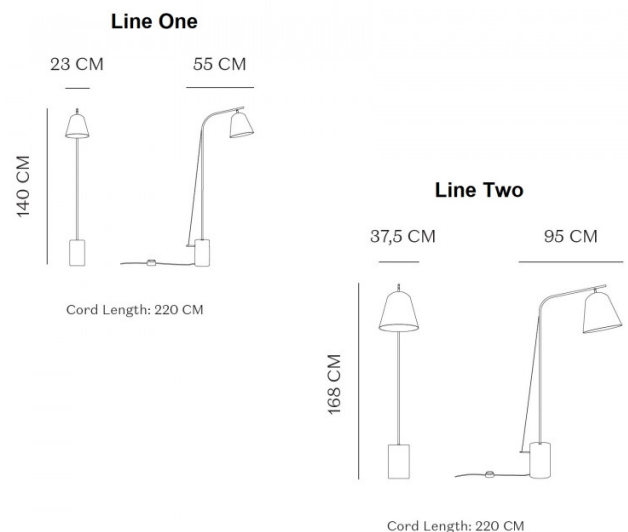

PRODUCT SPECIFICATION

Light Source: **Line One** - 1 x Max 40W E14 (excluded)
Line Two - 1 x Max 40W E27 (excluded)

IP Code: 20

Dimming: In line dimmer included on cable.

Dimensions: Line One:
Shade: Ø23cm
Height: 140cm
Depth: 55cm

Line Two:
Shade: Ø37.5cm
Height: 168cm
Depth: 95cm

Cable Length: 220cm

For all sales and technical enquiries, please contact:

+44 (0)114 263 4266

info@davidvillagelighting.co.uk

www.davidvillagelighting.co.uk