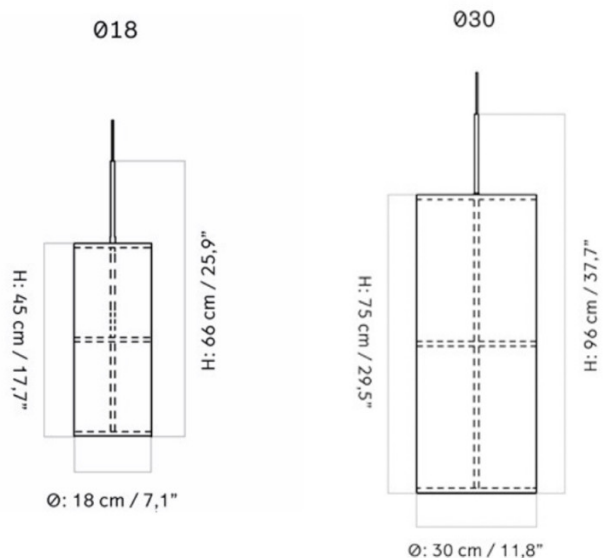

Hashira Pendant is available in a small (66cm) or large (96cm) size. The pendant would suit perfectly above a dining table, reception area or in hospitality areas, adding a warm ambience in any room. Explore the collection, which also includes a [floor lamp](#).

PRODUCT SPECIFICATION

Light Source: **Small** - 1 x Max 40W E27 (excluded)
Large - 2 x Max 40W E27 (excluded)

IP Code: 20

Dimming: Dimmable via mains phase dimming.

Dimensions: **Small** - Ø18cm, Height: 66cm
Large - Ø30cm, Height: 96cm

Ceiling Canopy: Ø11.5cm
Cable Length: 500cm

For all sales and technical enquiries, please contact:

+44 (0)114 263 4266

info@davidvillagelighting.co.uk

www.davidvillagelighting.co.uk