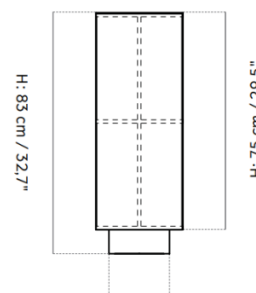

PRODUCT SPECIFICATION

Light Source: 2 x Max 40W E27 (excluded)

IP Code: 20

Dimming: In-line dimmer included on cable.

Dimensions: Shade: Ø30cm
Height: 83cm
Base: Ø21cm
Cable Length: 300cm

Ø: 30 cm / 11,8"

Ø: 21 cm / 0,8"

H: 75 cm / 29,5"

H: 83 cm / 32,7"

For all sales and technical enquiries, please contact:

+44 (0)114 263 4266

info@davidvillagelighting.co.uk

www.davidvillagelighting.co.uk