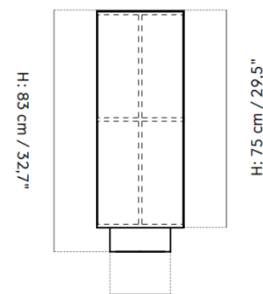

## PRODUCT SPECIFICATION

- Light Source:** 2 x Max 40W E27 (excluded)
- IP Code:** 20
- Dimming:** In-line dimmer included on cable.
- Dimensions:** Shade: Ø30cm  
Height: 83cm  
Base: Ø21cm  
Cable Length: 300cm

Ø: 30 cm / 11,8"

H: 83 cm / 32,7"

H: 75 cm / 29,5"

Ø: 21 cm / 0,8"

**For all sales and technical enquiries, please contact:**

+44 (0)114 263 4266

info@davidvillagelighting.co.uk

www.davidvillagelighting.co.uk