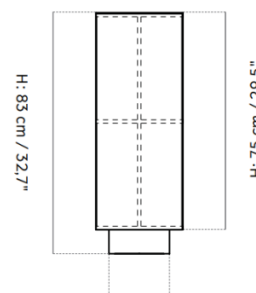

PRODUCT SPECIFICATION

Light Source: 2 x Max 40W E27 (excluded)

IP Code: 20

Dimming: In-line dimmer included on cable.

Dimensions: Shade: Ø30cm
Height: 83cm
Base: Ø21cm
Cable Length: 300cm

Ø: 30 cm / 11,8"

Ø: 21 cm / 0,8"

H: 75 cm / 29,5"

H: 83 cm / 32,7"