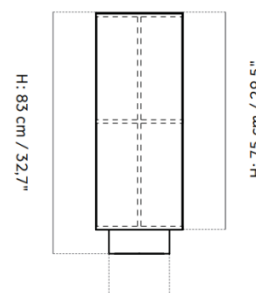

PRODUCT SPECIFICATION

Light Source: 2 x Max 40W E27 (excluded)

IP Code: 20

Dimming: In-line dimmer included on cable.

Dimensions: Shade: Ø30cm
Height: 83cm
Base: Ø21cm
Cable Length: 300cm

Ø: 30 cm / 11,8"

H: 83 cm / 32,7"

H: 75 cm / 29,5"

Ø: 21 cm / 0,8"

For all sales and technical enquiries, please contact:

+44 (0)114 263 4266

info@davidvillagelighting.co.uk

www.davidvillagelighting.co.uk