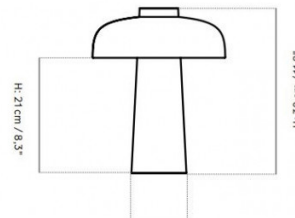

Audo Copenhagen Reverse LED Table Lamp

LA10169

SOURCE: <https://www.davidvillagelighting.co.uk/product/Audo-Copenhagen-Reverse-LED-Table-Lamp/20534>

PRODUCT DESCRIPTION

Designer: Aleksandar Lazic

Audo Copenhagen Reverse Table Lamp

The choice and combination of materials is what makes the Reverse lamp stand out. Choose between either raw travertine or smooth Carrara marble base, the materials are left as unprocessed as possible so that the light can highlight their natural imperfections. The bronzed aluminium dome shade is the finishing touch to the lamp's balanced expression. The light hits the body evenly, through the curved shade, and a game of light is initiated by the base itself.

The Reverse lamp is equipped with a dim to warm LED light source, which allows you to adjust the colour temperature from warm to warmer, without changing the light intensity. The lamp is an excellent companion for your home, desk, office or any other surface. The option of dim-to-warm makes the Reverse light an excellent choice to meet any lighting expectations.

PRODUCT SPECIFICATION

Light Source: 6W, 2200-3000K (dim to warm), 330 Lumens

IP Code: 20

Dimming: Integrated dimmer included on product.

Dimensions: Shade: Ø24cm
Height: 30cm
Cable Length: 200cm

Ø: 10 cm / 4"