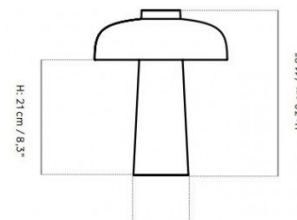

PRODUCT SPECIFICATION

Light Source: 6W, 2200-3000K (dim to warm), 330 Lumens

IP Code: 20

Dimming: Integrated dimmer included on product.

Dimensions: Shade: Ø24cm
Height: 30cm
Cable Length: 200cm

Ø: 24 cm / 9,4"