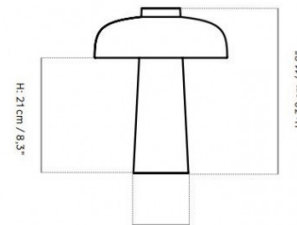

PRODUCT SPECIFICATION

Light Source: 6W, 2200-3000K (dim to warm), 330 Lumens

IP Code: 20

Dimming: Integrated dimmer included on product.

Dimensions: Shade: Ø24cm
Height: 30cm
Cable Length: 200cm

Ø: 24 cm / 9,4"