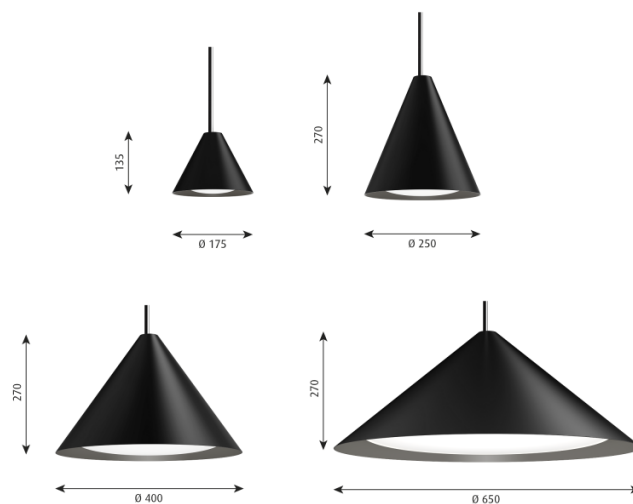

PRODUCT SPECIFICATION

Light Source: Ø175 - 5.5W, 2700K
Ø250 - 8W, 2700K
Ø400 - 21W, 2700K
Ø650 - 31W, 2700K

IP Code: 20

Dimming: Dimmable via mains phase dimming.

Dimensions: Ø175 - Ø17.5cm, Height: 13.5cm
Ø250 - Ø25cm, Height: 27cm
Ø400 - Ø40cm, Height: 27cm
Ø650 - Ø65cm, Height: 27cm

For all sales and technical enquiries, please contact:

+44 (0)114 263 4266

info@davidvillagelighting.co.uk

www.davidvillagelighting.co.uk