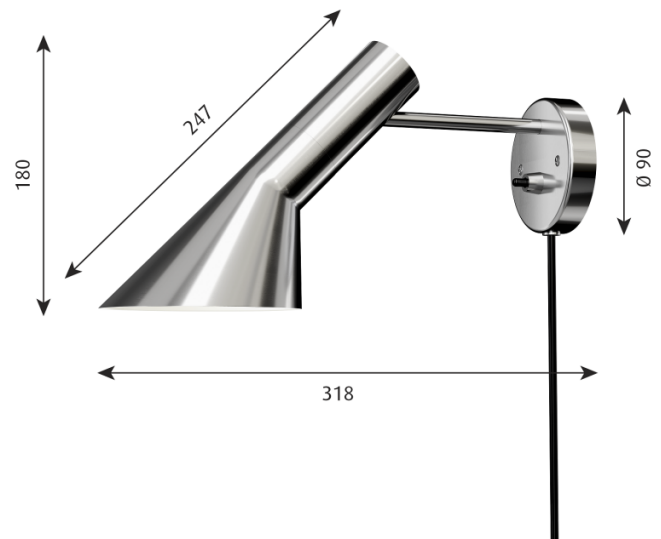

The Louis Poulsen AJ Wall Light features a swivelling 9cm diameter shade, creating a focused beam of light with very little glare. This wall light comes with a cable which plugs into the wall. Alternatively, the light can be hard-wired into the wall by a qualified electrician.

## PRODUCT SPECIFICATION

**Light Source:** 1 x Max 5W E14 LED (excluded)

**IP Code:** 20

**Dimming:** Integrated on/off switch on the product.

**Dimensions:** Height: 18cm  
Shade Length: 24.7cm  
Depth: 31.8cm  
Wall Base: Ø9cm