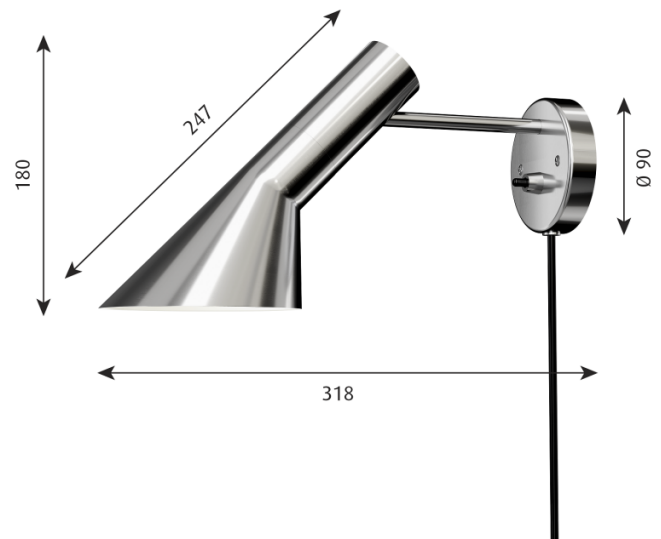

The Louis Poulsen AJ Wall Light features a swivelling 9cm diameter shade, creating a focused beam of light with very little glare. This wall light comes with a cable which plugs into the wall. Alternatively, the light can be hard-wired into the wall by a qualified electrician.

PRODUCT SPECIFICATION

Light Source: 1 x Max 5W E14 LED (excluded)

IP Code: 20

Dimming: Integrated on/off switch on the product.

Dimensions: Height: 18cm
Shade Length: 24.7cm
Depth: 31.8cm
Wall Base: Ø9cm

For all sales and technical enquiries, please contact: