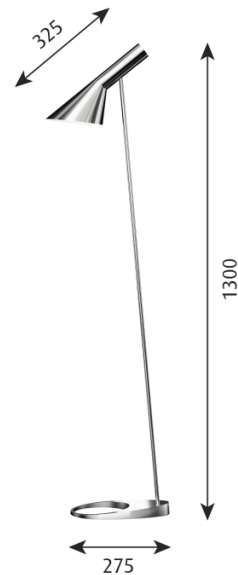

louis poulsen

Louis Poulsen AJ Floor Lamp Stainless Steel

LA4686/STEEL

SOURCE: <https://www.davidvillagelighting.co.uk/product/Louis-Poulsen-AJ-Floor-Lamp-Stainless-Steel/20523>

PRODUCT DESCRIPTION

Designer: Arne Jacobsen

The Louis Poulsen AJ Stainless Steel floor lamp is now available and the polished finish reflects its surroundings and highlights minimalist but iconic shape. The floor lamp emits a directable light as the shade can be directed and will add a stylish and timeless touch to many different types of spaces. A true collector's item that is decorative, versatile and very functional to use as an ambient light and a reading/task lamp.

PRODUCT SPECIFICATION

Light Source: 1 x Max 7W E27 LED (excluded)

IP Code: 20

Dimming: In line on/off switch included on cable.

Dimensions: Height: 130cm
Shade Length: 32.5cm
Base: Ø27.5cm

For all sales and technical enquiries, please contact: