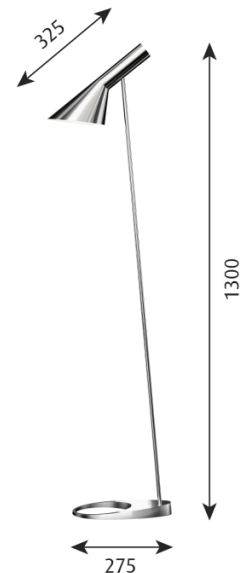

louis poulsen

Louis Poulsen AJ Floor Lamp Stainless Steel

LA4686/STEEL

SOURCE: <https://www.davidvillagelighting.co.uk/product/Louis-Poulsen-AJ-Floor-Lamp-Stainless-Steel/20523>

PRODUCT DESCRIPTION

Designer: Arne Jacobsen

The Louis Poulsen AJ Stainless Steel floor lamp is now available and the polished finish reflects its surroundings and highlights minimalist but iconic shape. The floor lamp emits a directable light as the shade can be directed and will add a stylish and timeless touch to many different types of spaces. A true collector's item that is decorative, versatile and very functional to use as an ambient light and a reading/task lamp.

PRODUCT SPECIFICATION

Light Source: 1 x Max 7W E27 LED (excluded)

IP Code: 20

Dimming: In line on/off switch included on cable.

Dimensions: Height: 130cm
Shade Length: 32.5cm
Base: Ø27.5cm

For all sales and technical enquiries, please contact: