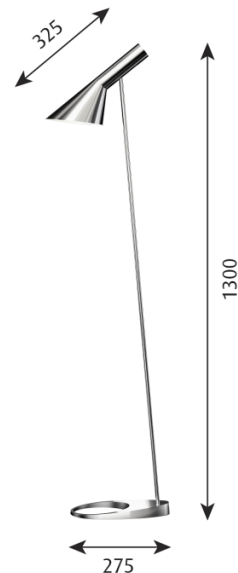

The Louis Poulsen AJ Stainless Steel floor lamp is now available and the polished finish reflects its surroundings and highlights minimalist but iconic shape. The floor lamp emits a directable light as the shade can be directed and will add a stylish and timeless touch to many different types of spaces. A true collector's item that is decorative, versatile and very functional to use as an ambient light and a reading/task lamp.

## PRODUCT SPECIFICATION

**Light Source:** 1 x Max 7W E27 LED (excluded)

**IP Code:** 20

**Dimming:** In line on/off switch included on cable.

**Dimensions:** Height: 130cm  
Shade Length: 32.5cm  
Base: Ø27.5cm