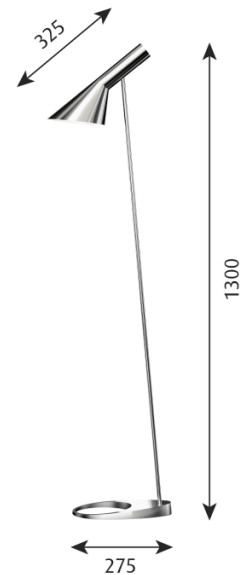

louis poulsen

Louis Poulsen AJ Floor Lamp Stainless Steel

LA4686/STEEL

SOURCE: <https://www.davidvillagelighting.co.uk/product/Louis-Poulsen-AJ-Floor-Lamp-Stainless-Steel/20523>

PRODUCT DESCRIPTION

Designer: Arne Jacobsen

The Louis Poulsen AJ Stainless Steel floor lamp is now available and the polished finish reflects its surroundings and highlights minimalist but iconic shape. The floor lamp emits a directable light as the shade can be directed and will add a stylish and timeless touch to many different types of spaces. A true collector's item that is decorative, versatile and very functional to use as an ambient light and a reading/task lamp.

PRODUCT SPECIFICATION

Light Source: 1 x Max 7W E27 LED (excluded)

IP Code: 20

Dimming: In line on/off switch included on cable.

Dimensions: Height: 130cm
Shade Length: 32.5cm
Base: Ø27.5cm

For all sales and technical enquiries, please contact: