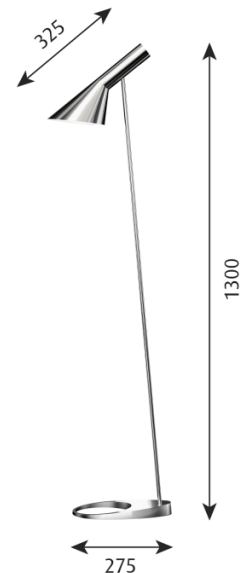

The Louis Poulsen AJ Stainless Steel floor lamp is now available and the polished finish reflects its surroundings and highlights minimalist but iconic shape. The floor lamp emits a directable light as the shade can be directed and will add a stylish and timeless touch to many different types of spaces. A true collector's item that is decorative, versatile and very functional to use as an ambient light and a reading/task lamp.

## PRODUCT SPECIFICATION

**Light Source:** 1 x Max 7W E27 LED (excluded)

**IP Code:** 20

**Dimming:** In line on/off switch included on cable.

**Dimensions:** Height: 130cm  
Shade Length: 32.5cm  
Base: Ø27.5cm