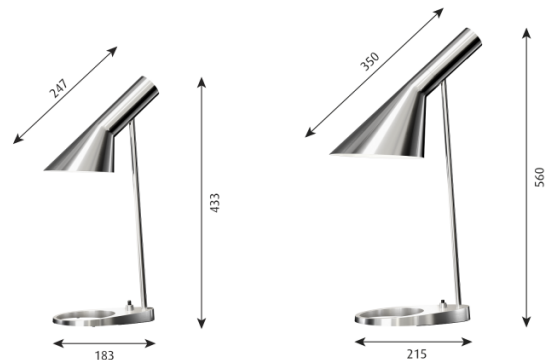

AJ Stainless Steel Table Lamp by Louis Poulsen

Louis Poulsen have re-released the AJ collection in the original stainless steel finish to celebrate the 60th anniversary of the opening of the Royal Hotel in Copenhagen - the lamp's original home. The AJ table lamp in stainless steel formed part of the overall design concept for the SAS Royal Hotel in Copenhagen, designed in 1957 by Danish architect and designer Arne Jacobsen. The stainless steel AJ lamp could be found throughout the hotel.

Louis Poulsen AJ Table Lamp and Mini Table Lamp are available to pre-order now in the stainless steel finish, along with the AJ wall light and floor lamp.

PRODUCT SPECIFICATION

- Light Source:** 1 x Max 7W E27 LED (excluded)
- IP Code:** 20
- Dimming:** Integrated on/off switch on the product.
- Dimensions:**
 - Mini:
 - Height: 43.3cm
 - Shade Length: 24.7cm
 - Base: Ø18.3cm
 - Standard:
 - Height: 56cm
 - Shade Length: 35cm
 - Base: Ø21.5cm