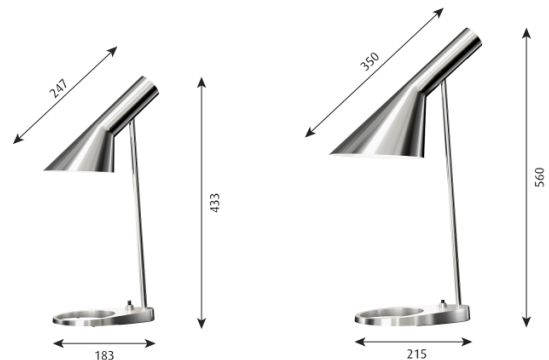

Louis Poulsen AJ Table Lamp and Mini Table Lamp are available to pre-order now in the stainless steel finish, along with the AJ wall light and floor lamp.

PRODUCT SPECIFICATION

Light Source: 1 x Max 7W E27 LED (excluded)

IP Code: 20

Dimming: Integrated on/off switch on the product.

Dimensions: Mini:
Height: 43.3cm
Shade Length: 24.7cm
Base: Ø18.3cm

Standard:
Height: 56cm
Shade Length: 35cm
Base: Ø21.5cm

For all sales and technical enquiries, please contact: