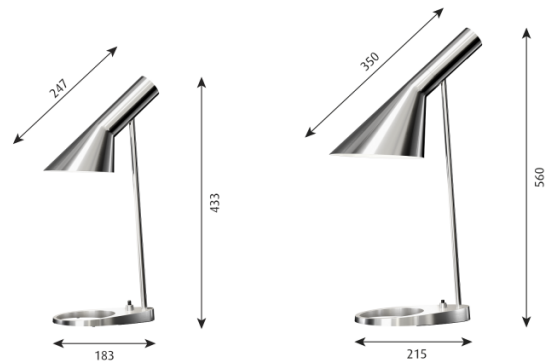

AJ Stainless Steel Table Lamp by Louis Poulsen

Louis Poulsen have re-released the AJ collection in the original stainless steel finish to celebrate the 60th anniversary of the opening of the Royal Hotel in Copenhagen - the lamp's original home. The AJ table lamp in stainless steel formed part of the overall design concept for the SAS Royal Hotel in Copenhagen, designed in 1957 by Danish architect and designer Arne Jacobsen. The stainless steel AJ lamp could be found throughout the hotel.

Louis Poulsen AJ Table Lamp and Mini Table Lamp are available to pre-order now in the stainless steel finish, along with the AJ wall light and floor lamp.

PRODUCT SPECIFICATION

- Light Source:** 1 x Max 7W E27 LED (excluded)
- IP Code:** 20
- Dimming:** Integrated on/off switch on the product.
- Dimensions:**
 - Mini:
 - Height: 43.3cm
 - Shade Length: 24.7cm
 - Base: Ø18.3cm
 - Standard:
 - Height: 56cm
 - Shade Length: 35cm
 - Base: Ø21.5cm