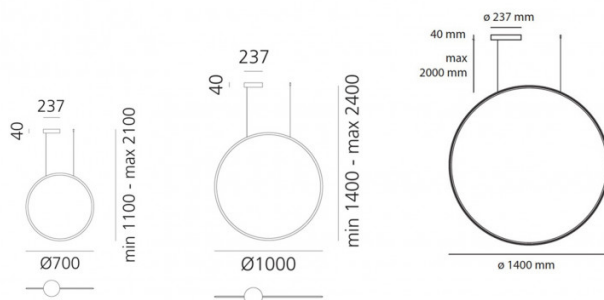

This product is Artemide App enabled. The intuitive and user-friendly Artemide App can be used to control individual lights or groups of lights both in your home or in a commercial setting. Simply download the App to your mobile or tablet device and control your Artemide App-enabled light via Bluetooth connection. One feature which the Artemide App allows you to adjust the colour temperature and dimming settings of your Artemide light. Further information about the App and its other features can be found [here](#).

PRODUCT SPECIFICATION

Light Source:	Vertical 70 - 40W, 3000K, 2857 lumens Vertical 100 - 60W, 3000K, 4859 lumens Vertical 140 - 80W, 3000K, 6762 lumens
IP Code:	20
Dimming:	Dimmable via Push to make AND the Artemide App. Please consult your electrician, additional wiring may be required on site.
Dimensions:	Vertical 70 - Ø70cm, 110-210cm cord Vertical 100 - Ø100cm, 140-240cm cord Vertical 140 - Ø140cm, 180-280cm cord

Ø 23.7 cm ceiling rose