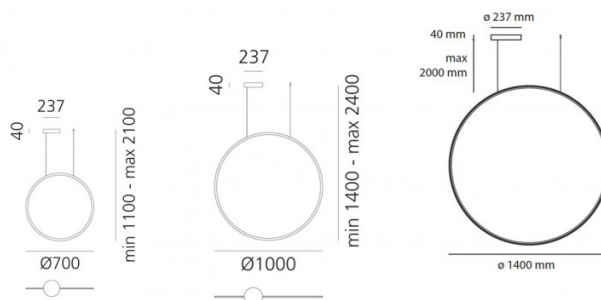

This product is Artemide App enabled. The intuitive and user-friendly Artemide App can be used to control individual lights or groups of lights both in your home or in a commercial setting. Simply download the App to your mobile or tablet device and control your Artemide App-enabled light via Bluetooth connection. One feature which the Artemide App allows you to adjust the colour temperature and dimming settings of your Artemide light. Further information about the App and its other features can be found [here](#).

PRODUCT SPECIFICATION

Light Source:	Vertical 70 - 40W, 3000K, 2857 lumens Vertical 100 - 60W, 3000K, 4859 lumens Vertical 140 - 80W, 3000K, 6762 lumens
IP Code:	20
Dimming:	Dimmable via Push to make AND the Artemide App. Please consult your electrician, additional wiring may be required on site.
Dimensions:	Vertical 70 - Ø70cm, 110-210cm cord Vertical 100 - Ø100cm, 140-240cm cord Vertical 140 - Ø140cm, 180-280cm cord

Ø 23.7 cm ceiling rose