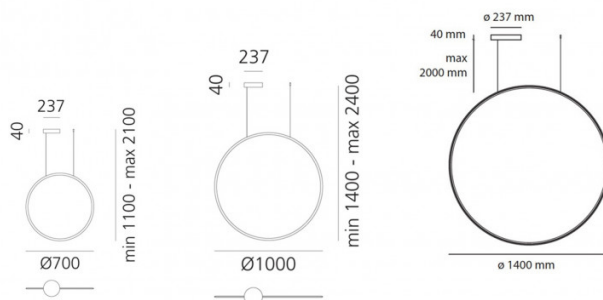

This product is Artemide App enabled. The intuitive and user-friendly Artemide App can be used to control individual lights or groups of lights both in your home or in a commercial setting. Simply download the App to your mobile or tablet device and control your Artemide App-enabled light via Bluetooth connection. One feature which the Artemide App allows you to adjust the colour temperature and dimming settings of your Artemide light. Further information about the App and its other features can be found [here](#).

PRODUCT SPECIFICATION

Light Source:	Vertical 70 - 40W, 3000K, 2857 lumens Vertical 100 - 60W, 3000K, 4859 lumens Vertical 140 - 80W, 3000K, 6762 lumens
IP Code:	20
Dimming:	Dimmable via Push to make AND the Artemide App. Please consult your electrician, additional wiring may be required on site.
Dimensions:	Vertical 70 - Ø70cm, 110-210cm cord Vertical 100 - Ø100cm, 140-240cm cord Vertical 140 - Ø140cm, 180-280cm cord

Ø 23.7 cm ceiling rose