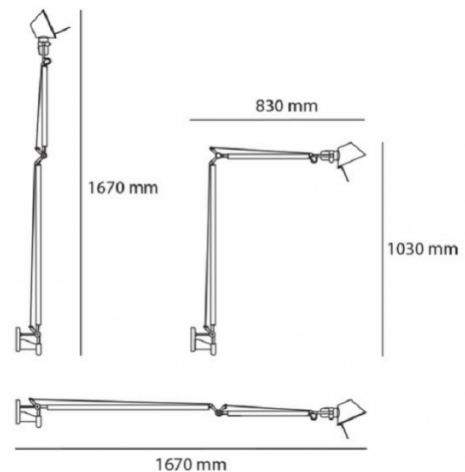

Artemide Tolomeo Braccio LED Wall Light

LA6681/B

SOURCE: <https://www.davidvillagelighting.co.uk/product/Artemide-Tolomeo-Braccio-LED-Wall-Light/20491>

PRODUCT DESCRIPTION

Designer: Michele De Lucchi & Giancarlo Fassina

PRODUCT SPECIFICATION

- Light Source:** Warmest White (2700K): 10W, 2700K, 737 lumens
Warm White (3000K): 10W, 2700K, 761 lumens
- IP Code:** 20
- Dimming:** Microswitch dimmer
- Dimensions:** 103-167 cm height
83-167 cm depth