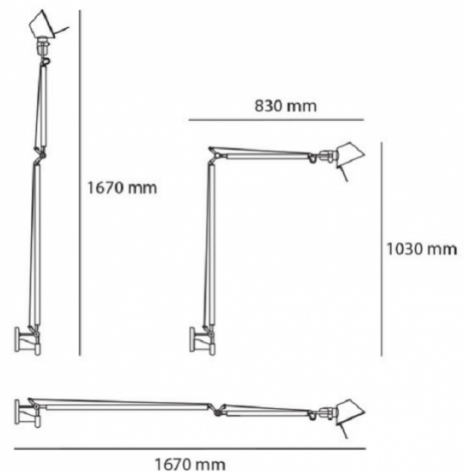

PRODUCT SPECIFICATION

Light Source: **Warmest White (2700K):** 10W, 2700K, 737 lumens
Warm White (3000K): 10W, 2700K, 761 lumens

IP Code: 20

Dimming: Microswitch dimmer

Dimensions: 103-167 cm height
 83-167 cm depth