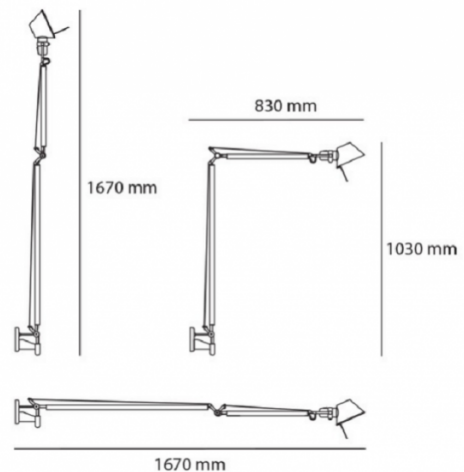

## PRODUCT SPECIFICATION

**Light Source:** **Warmest White (2700K):** 10W, 2700K, 737 lumens  
**Warm White (3000K):** 10W, 2700K, 761 lumens

**IP Code:** 20

**Dimming:** Microswitch dimmer

**Dimensions:** 103-167 cm height  
 83-167 cm depth