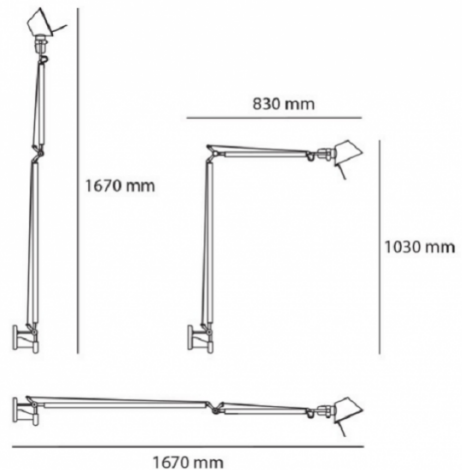

## PRODUCT SPECIFICATION

- Light Source:** **Warmest White (2700K):** 10W, 2700K, 737 lumens  
**Warm White (3000K):** 10W, 2700K, 761 lumens
- IP Code:** 20
- Dimming:** Microswitch dimmer
- Dimensions:** 103-167 cm height  
83-167 cm depth