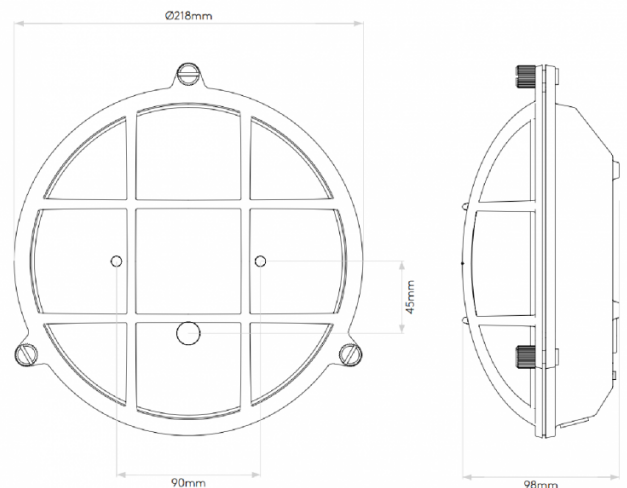

## PRODUCT SPECIFICATION

**Light Source:** 1 x Max 42W E27/ES (excluded)

**IP Code:** 44

**Dimming:** Dimmable via mains phase dimming.

**Dimensions:** Ø21.8 cm  
Depth: 9.8 cm

**For all sales and technical enquiries, please contact:**