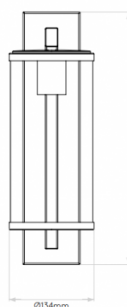

PRODUCT SPECIFICATION

Light Source: 1 x Max 60W E27 (excluded)

IP Code: 23

Dimming: Dimmable via mains phase dimming.

Dimensions: Height: 40cm
Width: 13.4cm
Depth: 19.2cm

For all sales and technical enquiries, please contact: