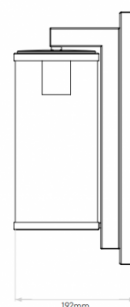

PRODUCT SPECIFICATION

Light Source: 1 x Max 60W E27 (excluded)

IP Code: 23

Dimming: Dimmable via mains phase dimming.

Dimensions: Height: 40cm
Width: 13.4cm
Depth: 19.2cm

For all sales and technical enquiries, please contact: