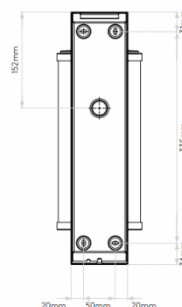

PRODUCT SPECIFICATION

Light Source: 1 x Max 60W E27 (excluded)

IP Code: 23

Dimming: Dimmable via mains phase dimming.

Dimensions: Height: 40cm
Width: 13.4cm
Depth: 19.2cm

For all sales and technical enquiries, please contact: