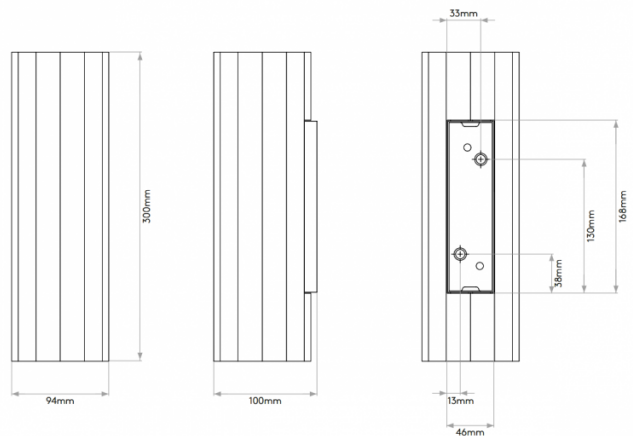

### Shadow 300 by Astro

Shadow is a contemporary, plaster wall light with a multifaceted exterior. The wall light emits both a downlight and an uplight, taking two light sources. Its name comes from the different shadows that the facets create when the light is switched on. Shadow light is also suitable for mounting on to flammable material.

## PRODUCT SPECIFICATION

- Light Source:** 2 x Max 6W GU10 LED (excluded)
- IP Code:** 20
- Dimming:** Dimmable via mains phase dimming (leading & trailing edge).
- Dimensions:** Height: 30cm  
Width: 9.2cm  
Depth: 10cm