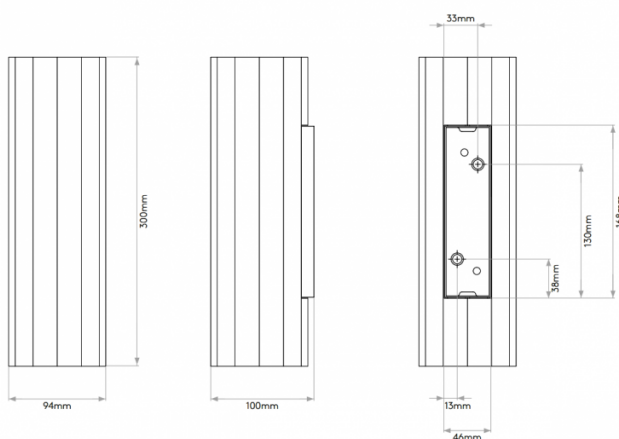

astro

Astro Shadow 300 Wall Light

LA10155

SOURCE: <https://www.davidvillagelighting.co.uk/product/Astro-Shadow-300-Wall-Light/20477>

PRODUCT DESCRIPTION

Shadow 300 by Astro

Shadow is a contemporary, plaster wall light with a multifaceted exterior. The wall light emits both a downlight and an uplight, taking two light sources. Its name comes from the different shadows that the facets create when the light is switched on. Shadow light is also suitable for mounting on to flammable material.

- Light Source:** 2 x Max 6W GU10 LED (excluded)
- IP Code:** 20
- Dimming:** Dimmable via mains phase dimming (leading & trailing edge).
- Dimensions:** Height: 30cm
Width: 9.2cm
Depth: 10cm

For all sales and technical enquiries, please contact: