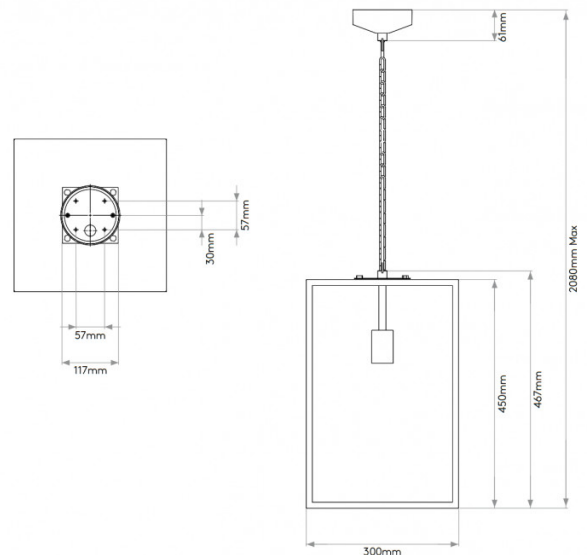

Homefield pendant is also dimmable via mains phase dimming, when used with a dimmable light source. This Homefield is **not** suitable for mounting on flammable materials.

Please note, the IP rating for this product is IP23. Consult with your installer prior to purchase to ensure the installer is happy with the IP rating.

PRODUCT SPECIFICATION

Light Source: 1 x Max 12W E27 LED (excluded)

IP Code: 23

Dimming: Dimmable via mains phase dimming.

Dimensions: Height: 45cm
Width: 30cm
Cable length: 208cm
Ceiling rose: 6.1 x 11.7cm