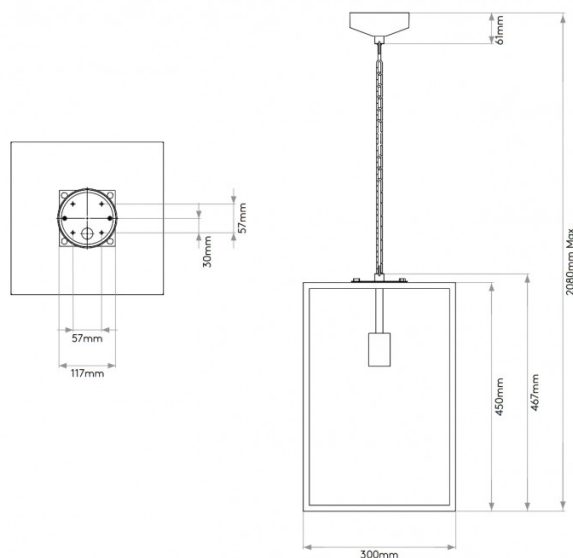

Homefield pendant is also dimmable via mains phase dimming, when used with a dimmable light source. This Homefield is **not** suitable for mounting on flammable materials.

Please note, the IP rating for this product is IP23. Consult with your installer prior to purchase to ensure the installer is happy with the IP rating.

PRODUCT SPECIFICATION

Light Source: 1 x Max 12W E27 LED (excluded)

IP Code: 23

Dimming: Dimmable via mains phase dimming.

Dimensions: Height: 45cm
Width: 30cm
Cable length: 208cm
Ceiling rose: 6.1 x 11.7cm