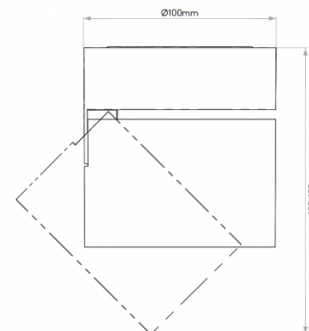

## PRODUCT SPECIFICATION

**Light Source:** 12.5W, 3000K, 1000 Lumens

**IP Code:** 20

**Dimming:** Dimmable via leading edge dimming.

**Dimensions:** Ø10cm  
Height: 10.5 cm

**For all sales and technical enquiries, please contact:**