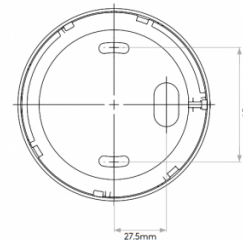

For all sales and technical enquiries, please contact:

+44 (0)114 263 4266

info@davidvillagelighting.co.uk

www.davidvillagelighting.co.uk