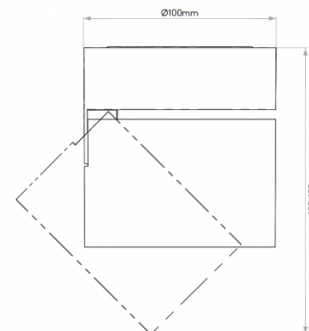

For all sales and technical enquiries, please contact:

+44 (0)114 263 4266

info@davidvillagelighting.co.uk

www.davidvillagelighting.co.uk