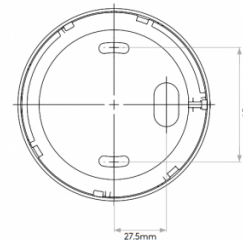

## PRODUCT SPECIFICATION

**Light Source:** 12.5W, 3000K, 1000 Lumens

**IP Code:** 20

**Dimming:** Dimmable via leading edge dimming.

**Dimensions:** Ø10cm  
Height: 10.5 cm

**For all sales and technical enquiries, please contact:**