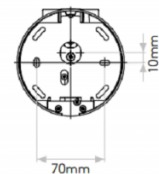

## PRODUCT SPECIFICATION

- Light Source:** 1 x Max 6W GU10 LED (excluded)
- IP Code:** 20
- Dimming:** Integrated on/off switch included on product.
- Dimensions:** Depth: 27.6cm  
Height: 11cm  
Width: 11cm