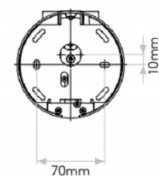

astro

Astro Ascoli Swing Wall Light

LA4072/W

SOURCE: <https://www.davidvillagelighting.co.uk/product/Astro-Ascoli-Swing-Wall-Light/20468>

PRODUCT DESCRIPTION

Ascoli Swing by Astro

Part of the Ascoli range, the Ascoli Swing is a stylish wall light with an adjustable arm. The Ascoli Swing is available in a textured white, matt nickel, matt black or bronze finish option. The wall light has an integrated on/off switch on the base of the light. The arm of the Ascoli Swing can be rotated up to 180°, and the head can be tilted up to 90°. The Ascoli Swing light is suitable for mounting on flammable materials and is IP20 rated for interior spaces.

PRODUCT SPECIFICATION

- Light Source:** 1 x Max 6W GU10 LED (excluded)
- IP Code:** 20
- Dimming:** Integrated on/off switch included on product.
- Dimensions:** Depth: 27.6cm
Height: 11cm
Width: 11cm

For all sales and technical enquiries, please contact: