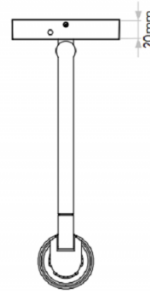

For all sales and technical enquiries, please contact:

+44 (0)114 263 4266

info@davidvillagelighting.co.uk

www.davidvillagelighting.co.uk