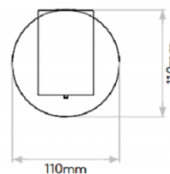

For all sales and technical enquiries, please contact:

+44 (0)114 263 4266

info@davidvillagelighting.co.uk

www.davidvillagelighting.co.uk