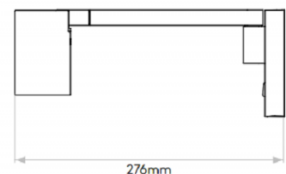

## PRODUCT SPECIFICATION

- Light Source:** 1 x Max 6W GU10 LED (excluded)
- IP Code:** 20
- Dimming:** Integrated on/off switch included on product.
- Dimensions:** Depth: 27.6cm  
Height: 11cm  
Width: 11cm