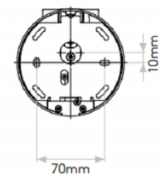

PRODUCT SPECIFICATION

- Light Source:** 1 x Max 6W GU10 LED (excluded)
- IP Code:** 20
- Dimming:** Integrated on/off switch included on product.
- Dimensions:** Depth: 27.6cm
Height: 11cm
Width: 11cm

For all sales and technical enquiries, please contact: