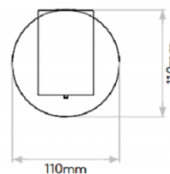

## PRODUCT SPECIFICATION

- Light Source:** 1 x Max 6W GU10 LED (excluded)
- IP Code:** 20
- Dimming:** Integrated on/off switch included on product.
- Dimensions:** Depth: 27.6cm  
Height: 11cm  
Width: 11cm