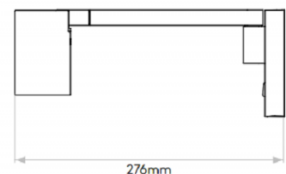

For all sales and technical enquiries, please contact:

+44 (0)114 263 4266

info@davidvillagelighting.co.uk

www.davidvillagelighting.co.uk