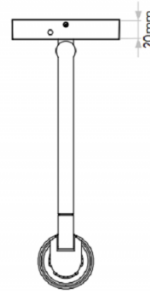

### Ascoli Swing by Astro

Part of the Ascoli range, the Ascoli Swing is a stylish wall light with an adjustable arm. The Ascoli Swing is available in a textured white, matt nickel, matt black or bronze finish option. The wall light has an integrated on/off switch on the base of the light. The arm of the Ascoli Swing can be rotated up to 180°, and the head can be tilted up to 90°. The Ascoli Swing light is suitable for mounting on flammable materials and is IP20 rated for interior spaces.

## PRODUCT SPECIFICATION

- Light Source:** 1 x Max 6W GU10 LED (excluded)
- IP Code:** 20
- Dimming:** Integrated on/off switch included on product.
- Dimensions:** Depth: 27.6cm  
Height: 11cm  
Width: 11cm