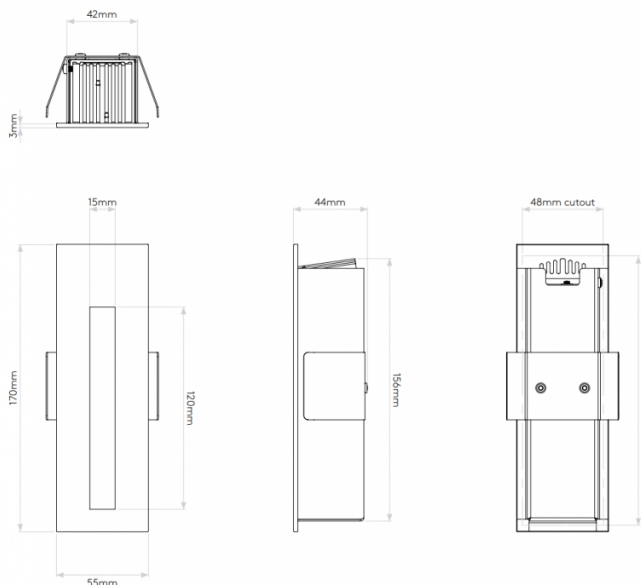

astro

Astro Borgo 55 LED Recessed Light

LA4084/55

SOURCE: <https://www.davidvillagelighting.co.uk/product/Astro-Borgo-55-LED-Recessed-Light/20466>

PRODUCT DESCRIPTION

Borgo 55 by Astro

The new Borgo recessed light, Borgo 55 is a stunning downlight in a matt white painted trim. The light benefits from a high power LED integrated light source and can be dimmed, but requires an additional driver. Rated IP20, Borgo 55 is suitable for interior spaces, and looks wonderful in staircases or corridors. You can use the Borgo 55 in bathrooms as well, but strictly zone 3. You can further choose a colour temperature, between 2700K or 3000K, the latter version is also suitable for mounting on flammable material. Forward voltage per product is 2.80V.

PRODUCT SPECIFICATION

Light Source: Warmest White: 2W, 2700K, 40 Lumens

Warm White: 2W, 3000K, 38.8 Lumens

IP Code: 20

Dimming: Dimmable when dimmable driver is installed.

Dimensions: Height: 17cm
Width: 5cm
Depth: 45cm
Cut out hole: 16 x 4.8cm
Recess depth: 4.2cm