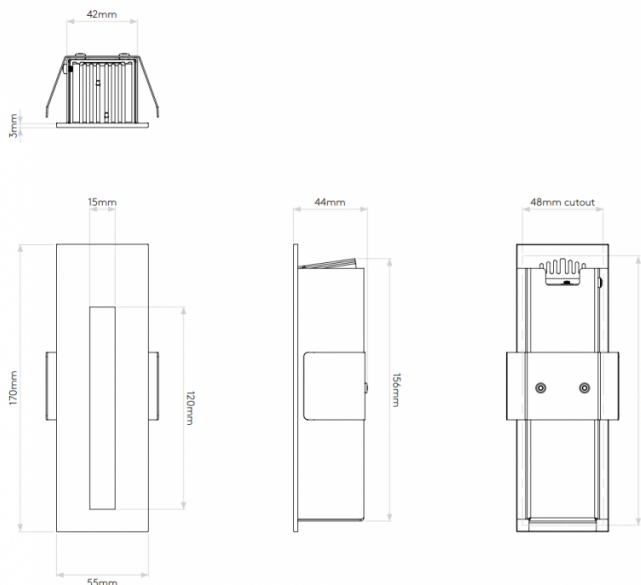

For all sales and technical enquiries, please contact:

+44 (0)114 263 4266

info@davidvillagelighting.co.uk

www.davidvillagelighting.co.uk