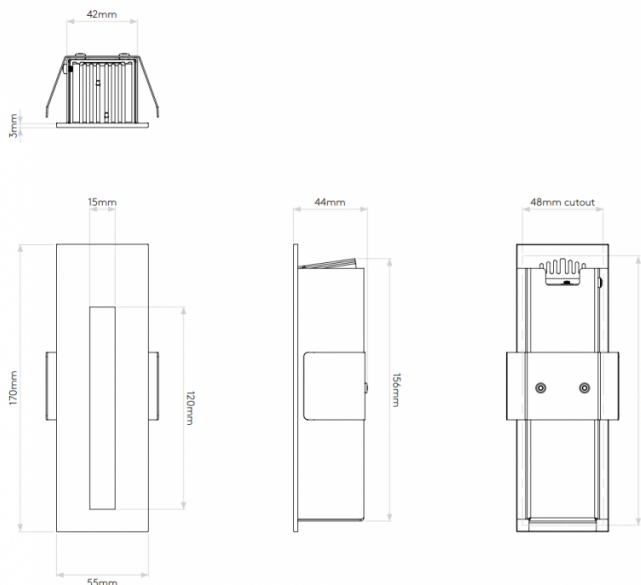

## PRODUCT SPECIFICATION

**Light Source:** Warmest White: 2W, 2700K, 40 Lumens  
Warm White: 2W, 3000K, 38.8 Lumens

**IP Code:** 20

**Dimming:** Dimmable when dimmable driver is installed.

**Dimensions:** Height: 17cm  
Width: 5cm  
Depth: 45cm  
Cut out hole: 16 x 4.8cm  
Recess depth: 4.2cm