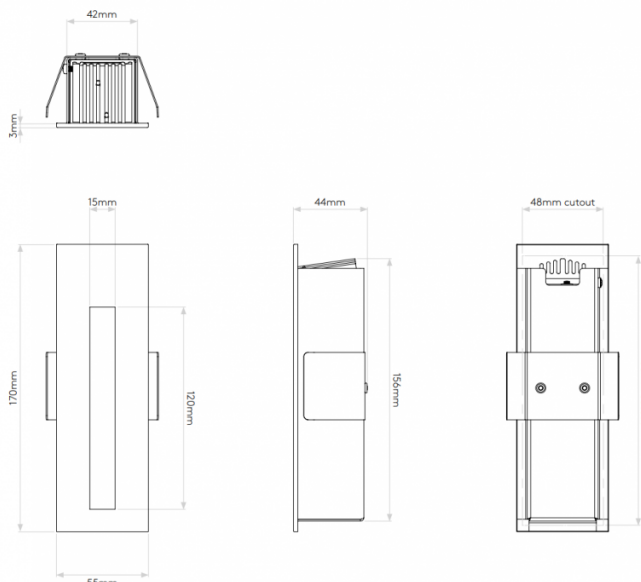

astro

Astro Borgo 55 LED Recessed Light

LA4084/55

SOURCE: <https://www.davidvillagelighting.co.uk/product/Astro-Borgo-55-LED-Recessed-Light/20466>

PRODUCT DESCRIPTION

Borgo 55 by Astro

The new Borgo recessed light, Borgo 55 is a stunning downlight in a matt white painted trim. The light benefits from a high power LED integrated light source and can be dimmed, but requires an additional driver. Rated IP20, Borgo 55 is suitable for interior spaces, and looks wonderful in staircases or corridors. You can use the Borgo 55 in bathrooms as well, but strictly zone 3. You can further choose a colour temperature, between 2700K or 3000K, the latter version is also suitable for mounting on flammable material. Forward voltage per product is 2.80V.

PRODUCT SPECIFICATION

Light Source: Warmest White: 2W, 2700K, 40 Lumens
Warm White: 2W, 3000K, 38.8 Lumens

IP Code: 20

Dimming: Dimmable when dimmable driver is installed.

Dimensions: Height: 17cm
Width: 5cm
Depth: 45cm
Cut out hole: 16 x 4.8cm
Recess depth: 4.2cm