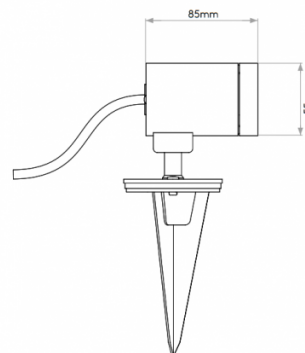

For all sales and technical enquiries, please contact:

+44 (0)114 263 4266

info@davidvillagelighting.co.uk

www.davidvillagelighting.co.uk