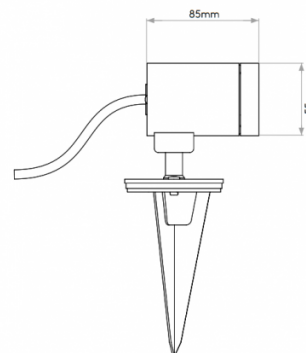

Equipped with an integrated LED light source the Bayville Spike light is also dimmable. The spotlights themselves are adjustable, and you can tilt up to 90° or rotate up to 330° allowing you to direct the light as you wish.

PRODUCT SPECIFICATION

Light Source: 8.1W, 3000K, 490 Lumens

IP Code: 65

Dimming: Dimmable using leading edge and trailing edge.

Dimensions: Height: 9.4cm
Width: 7.5cm
Depth: 10.2cm
Cable Length: 2m

For all sales and technical enquiries, please contact: