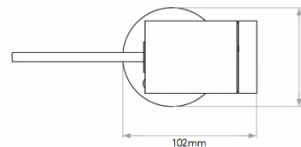

Equipped with an integrated LED light source the Bayville Spike light is also dimmable. The spotlights themselves are adjustable, and you can tilt up to 90° or rotate up to 330° allowing you to direct the light as you wish.

PRODUCT SPECIFICATION

- Light Source:** 8.1W, 3000K, 490 Lumens
- IP Code:** 65
- Dimming:** Dimmable using leading edge and trailing edge.
- Dimensions:** Height: 9.4cm
Width: 7.5cm
Depth: 10.2cm
Cable Length: 2m