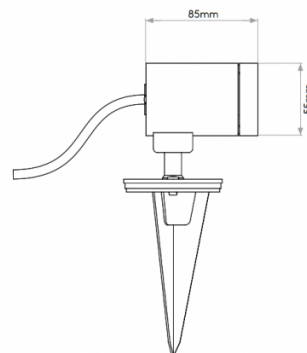

astro

Astro Bayville Spike Spot LED

LA10084/S

SOURCE: <https://www.davidvillagelighting.co.uk/product/Astro-Bayville-Spike-Spot-LED/20464>

PRODUCT DESCRIPTION

Bayville Spike Spot by Astro

Bayville Spike is an exterior spike spotlight, ideal for entrances or gardens. Rated IP65 which supports exterior use in all environments.

Equipped with an integrated LED light source the Bayville Spike light is also dimmable. The spotlights themselves are adjustable, and you can tilt up to 90° or rotate up to 330° allowing you to direct the light as you wish.

PRODUCT SPECIFICATION

- Light Source:** 8.1W, 3000K, 490 Lumens
- IP Code:** 65
- Dimming:** Dimmable using leading edge and trailing edge.
- Dimensions:** Height: 9.4cm
Width: 7.5cm
Depth: 10.2cm
Cable Length: 2m