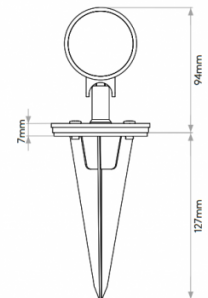

Equipped with an integrated LED light source the Bayville Spike light is also dimmable. The spotlights themselves are adjustable, and you can tilt up to 90° or rotate up to 330° allowing you to direct the light as you wish.

PRODUCT SPECIFICATION

- Light Source:** 8.1W, 3000K, 490 Lumens
- IP Code:** 65
- Dimming:** Dimmable using leading edge and trailing edge.
- Dimensions:** Height: 9.4cm
Width: 7.5cm
Depth: 10.2cm
Cable Length: 2m