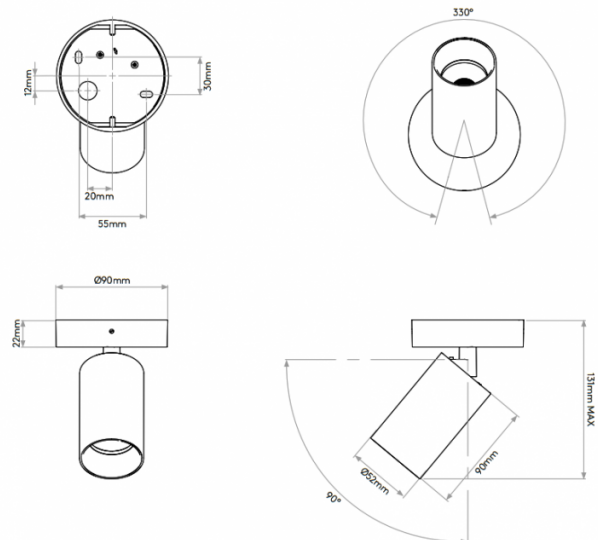

astro

Astro Can 50 Single LED Spotlight

LA10148/S

SOURCE: <https://www.davidvillagelighting.co.uk/product/Astro-Can-50-Single-LED-Spotlight/20454>

PRODUCT DESCRIPTION

Can 50 Single by Astro

An LED spotlight, the Can 50 single is the perfect choice if you're looking for an LED dimmable light. The Can 50 can be mounted on the ceiling or the wall, and is suitable for flammable materials. The spot can be tilted by up to 90 or rotated up to 330, so that you can direct the light in your desired position.

The Can range is complimented by a triple bar and triple round ceiling light in matt white aluminium finish. Rated IP20 the Can 50 is suitable for interior spaces and bathroom zone 3.

PRODUCT SPECIFICATION

Light Source: 7.7W, 3000K, 501.6 Lumens

IP Code: 20

Dimming: Dimmable using mains phase dimming.

Dimensions: Ø9cm
Height: 13.1 cm

For all sales and technical enquiries, please contact:

+44 (0)114 263 4266

info@davidvillagelighting.co.uk