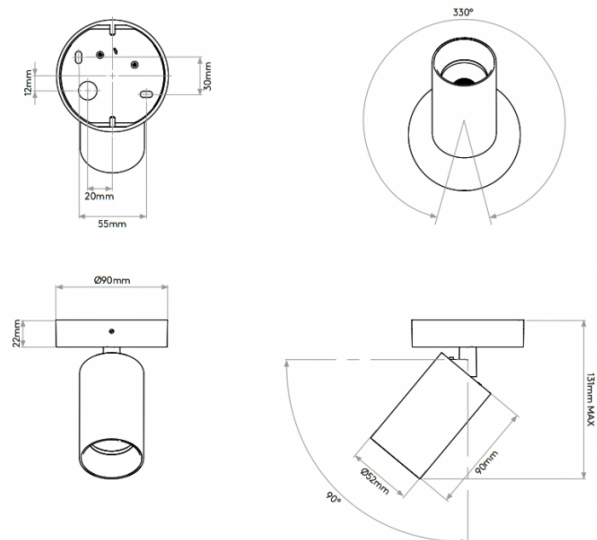

astro

Astro Can 50 Single LED Spotlight

LA10148/S

SOURCE: <https://www.davidvillagelighting.co.uk/product/Astro-Can-50-Single-LED-Spotlight/20454>

PRODUCT DESCRIPTION

Can 50 Single by Astro

An LED spotlight, the Can 50 single is the perfect choice if you're looking for an LED dimmable light. The Can 50 can be mounted on the ceiling or the wall, and is suitable for flammable materials. The spot can be tilted by up to 90 or rotated up to 330, so that you can direct the light in your desired position.

The Can range is complimented by a triple bar and triple round ceiling light in matt white aluminium finish. Rated IP20 the Can 50 is suitable for interior spaces and bathroom zone 3.

PRODUCT SPECIFICATION

Light Source: 7.7W, 3000K, 501.6 Lumens

IP Code: 20

Dimming: Dimmable using mains phase dimming.

Dimensions: Ø9cm
Height: 13.1 cm

For all sales and technical enquiries, please contact:

+44 (0)114 263 4266

info@davidvillagelighting.co.uk