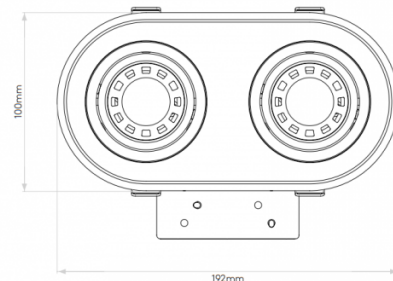

Please not that the Minima Twin can be installed in existing ceilings. Suitable only for plaster board installations, not for a solid ceiling

PRODUCT SPECIFICATION

Light Source: 2 x Max 60W LED GU10 (excluded)

IP Code: 20

Dimming: Dimmable via mains phase dimming.

Dimensions: Height: 19.2cm

Width: 10cm

Depth: 12.5cm

Cut Out Hole: 9.2 x 9.5cm

Recess depth: 15cm

For all sales and technical enquiries, please contact: