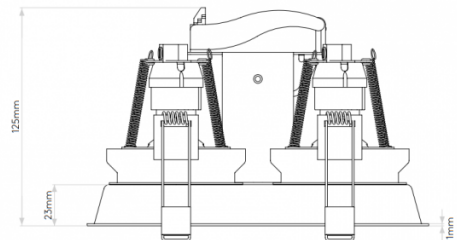

Please not that the Minima Twin can be installed in existing ceilings. Suitable only for plaster board installations, not for a solid ceiling

PRODUCT SPECIFICATION

Light Source: 2 x Max 60W LED GU10 (excluded)

IP Code: 20

Dimming: Dimmable via mains phase dimming.

Dimensions: Height: 19.2cm

Width: 10cm

Depth: 12.5cm

Cut Out Hole: 9.2 x 9.5cm

Recess depth: 15cm

For all sales and technical enquiries, please contact: