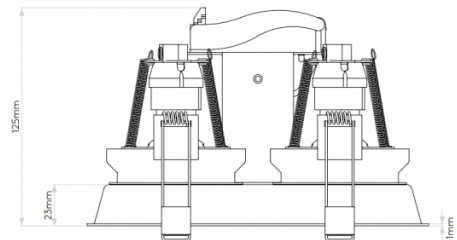

For all sales and technical enquiries, please contact:

+44 (0)114 263 4266

info@davidvillagelighting.co.uk

www.davidvillagelighting.co.uk