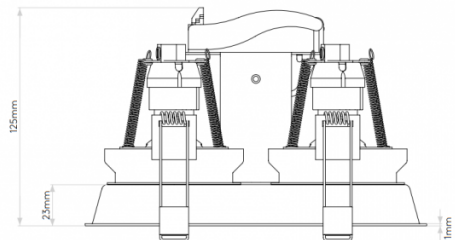

***Please not that the Minima Twin can be installed in existing ceilings. Suitable only for plaster board installations, not for a solid ceiling***

## PRODUCT SPECIFICATION

- Light Source:** 2 x Max 60W LED GU10 (excluded)
- IP Code:** 20
- Dimming:** Dimmable via mains phase dimming.
- Dimensions:** Height: 19.2cm  
Width: 10cm  
Depth: 12.5cm  
Cut Out Hole: 9.2 x 9.5cm  
Recess depth: 15cm