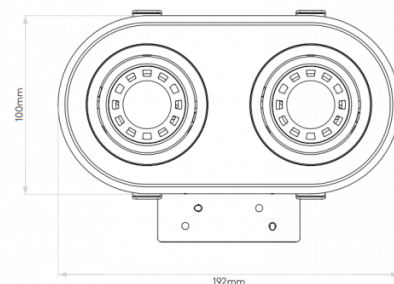

For all sales and technical enquiries, please contact:

+44 (0)114 263 4266

info@davidvillagelighting.co.uk

www.davidvillagelighting.co.uk