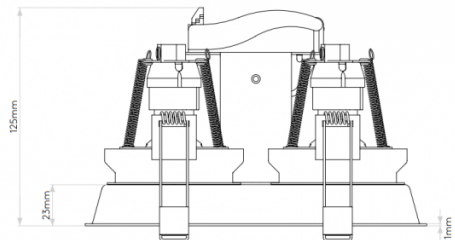

astro

Astro Minima Twin Adjustable Recessed Light

LA5968/T

SOURCE: <https://www.davidvillagelighting.co.uk/product/Astro-Minima-Twin-Adjustable-Recessed-Light/20453>

PRODUCT DESCRIPTION

Minima Twin Adjustable by Astro

Part of the Minima range of interior recessed lights by Astro, the Minima Twin spotlights are now available in a matt white and a stunning matt black option. The lights are dimmable via mains phase dimming, when used with a dimmable light source. The spotlights are adjustable and can be tilted up to 20° or rotated up to 360° allowing you to direct the light as you wish. Rated at IP20, Minima Twin are suitable for interior spaces, including bathrooms (strictly zone 3).

Please not that the Minima Twin can be installed in existing ceilings. Suitable only for plaster board installations, not for a solid ceiling

PRODUCT SPECIFICATION

- Light Source:** 2 x Max 6W GU10 LED (Excluded)
- IP Code:** 20
- Dimming:** Dimmable via mains phase dimming.
- Dimensions:** Height: 19.2cm
Width: 10cm
Depth: 12.5cm
Cut Out Hole: 9.2 x 9.5cm
Recess depth: 15cm