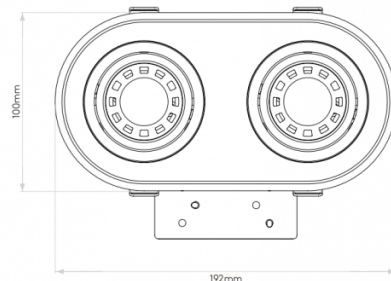

### Minima Twin Adjustable by Astro

Part of the Minima range of interior recessed lights by Astro, the Minima Twin spotlights are now available in a matt white and a stunning matt black option. The lights are dimmable via mains phase dimming, when used with a dimmable light source. The spotlights are adjustable and can be tilted up to 20° or rotated up to 360° allowing you to direct the light as you wish. Rated at IP20, Minima Twin are suitable for interior spaces, including bathrooms (strictly zone 3).

## PRODUCT SPECIFICATION

- Light Source:** 2 x Max 60W LED GU10 (excluded)
- IP Code:** 20
- Dimming:** Dimmable via mains phase dimming.
- Dimensions:** Height: 19.2cm  
Width: 10cm  
Depth: 12.5cm  
Cut Out Hole: 9.2 x 9.5cm  
Recess depth: 15cm