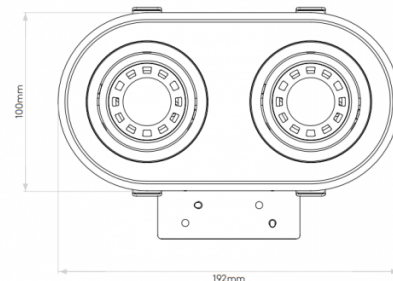

astro

LA5968/T

Astro Minima Twin Adjustable Recessed Light

SOURCE: <https://www.davidvillagelighting.co.uk/product/Astro-Minima-Twin-Adjustable-Recessed-Light/20453>

PRODUCT DESCRIPTION

Minima Twin Adjustable by Astro

Part of the Minima range of interior recessed lights by Astro, the Minima Twin spotlights are now available in a matt white and a stunning matt black option. The lights are dimmable via mains phase dimming, when used with a dimmable light source. The spotlights are adjustable and can be tilted up to 20° or rotated up to 360° allowing you to direct the light as you wish. Rated at IP20, Minima Twin are suitable for interior spaces, including bathrooms (strictly zone 3).

Please not that the Minima Twin can be installed in existing ceilings. Suitable only for plaster board installations, not for a solid ceiling

PRODUCT SPECIFICATION

- Light Source:** 2 x Max 60W LED GU10 (excluded)
- IP Code:** 20
- Dimming:** Dimmable via mains phase dimming.
- Dimensions:** Height: 19.2cm
Width: 10cm
Depth: 12.5cm
Cut Out Hole: 9.2 x 9.5cm
Recess depth: 15cm