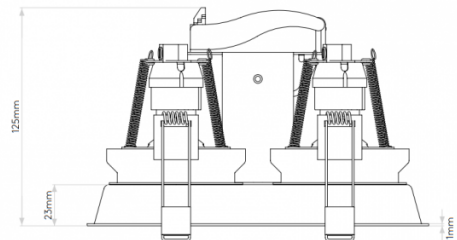

astro

LA5968/T

Astro Minima Twin Adjustable Recessed Light

SOURCE: <https://www.davidvillagelighting.co.uk/product/Astro-Minima-Twin-Adjustable-Recessed-Light/20453>

PRODUCT DESCRIPTION

Minima Twin Adjustable by Astro

Part of the Minima range of interior recessed lights by Astro, the Minima Twin spotlights are now available in a matt white and a stunning matt black option. The lights are dimmable via mains phase dimming, when used with a dimmable light source. The spotlights are adjustable and can be tilted up to 20° or rotated up to 360° allowing you to direct the light as you wish. Rated at IP20, Minima Twin are suitable for interior spaces, including bathrooms (strictly zone 3).

Please not that the Minima Twin can be installed in existing ceilings. Suitable only for plaster board installations, not for a solid ceiling

PRODUCT SPECIFICATION

- Light Source:** 2 x Max 60W LED GU10 (excluded)
- IP Code:** 20
- Dimming:** Dimmable via mains phase dimming.
- Dimensions:** Height: 19.2cm
Width: 10cm
Depth: 12.5cm
Cut Out Hole: 9.2 x 9.5cm
Recess depth: 15cm