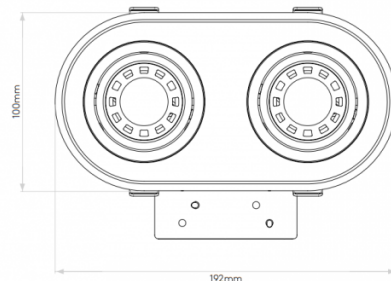

astro

Astro Minima Twin Adjustable Recessed Light

LA5968/T

SOURCE: <https://www.davidvillagelighting.co.uk/product/Astro-Minima-Twin-Adjustable-Recessed-Light/20453>

PRODUCT DESCRIPTION

Minima Twin Adjustable by Astro

Part of the Minima range of interior recessed lights by Astro, the Minima Twin spotlights are now available in a matt white and a stunning matt black option. The lights are dimmable via mains phase dimming, when used with a dimmable light source. The spotlights are adjustable and can be tilted up to 20° or rotated up to 360° allowing you to direct the light as you wish. Rated at IP20, Minima Twin are suitable for interior spaces, including bathrooms (strictly zone 3).

Please not that the Minima Twin can be installed in existing ceilings. Suitable only for plaster board installations, not for a solid ceiling

PRODUCT SPECIFICATION

- Light Source:** 2 x Max 6W GU10 LED (Excluded)
- IP Code:** 20
- Dimming:** Dimmable via mains phase dimming.
- Dimensions:** Height: 19.2cm
Width: 10cm
Depth: 12.5cm
Cut Out Hole: 9.2 x 9.5cm
Recess depth: 15cm