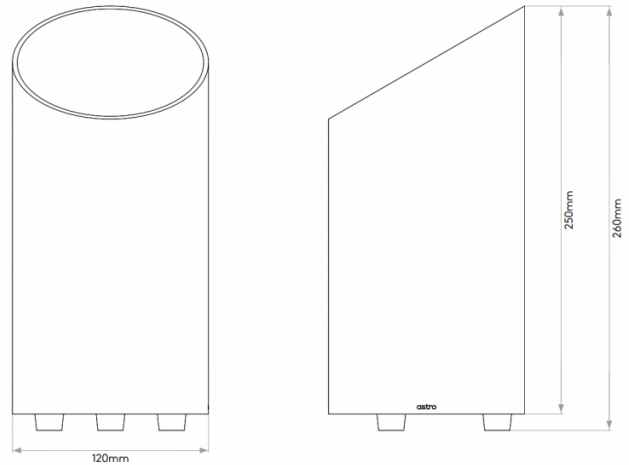

## PRODUCT SPECIFICATION

**Light Source:** 1 x Max 6W LED GU10 (excluded)

**IP Code:** 20

**Dimming:** In line on/off switch included.

**Dimensions:** Height: 26cm  
Diameter: 12cm  
Cable length: 3m

**For all sales and technical enquiries, please contact:**