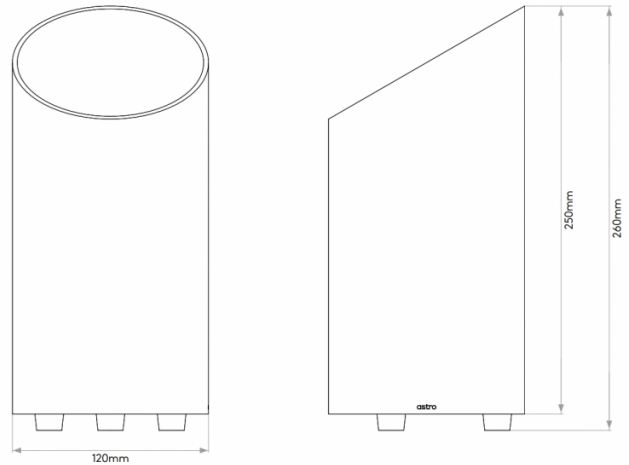

astro

**Astro Cut Floor Lamp**

LA10146

SOURCE: <https://www.davidvillagelighting.co.uk/product/Astro-Cut-Floor-Lamp/20448>

**PRODUCT DESCRIPTION**

**Cut Ground Lamp by Astro**

A stunning uplighter by Astro, the Cut floor lamp is small and discrete but emits a warm uplight and creates games of light and shadows on the wall or other surfaces. The Cut light is an alternative to a ground spotlight, with a contemporary design, the Cut becomes part of the room's decor.

The ground light is available in a bronze, matt white or matt nickel finish. Cut is non dimmable and has an on/off switch included the product. The light is rated IP20 making it suitable for all interior spaces, including bathrooms (zone 3).

**PRODUCT SPECIFICATION**

- Light Source:** 1 x Max 6W LED GU10 (excluded)
- IP Code:** 20
- Dimming:** In line on/off switch included.
- Dimensions:** Height: 26cm  
Diameter: 12cm  
Cable length: 3m

**For all sales and technical enquiries, please contact:**