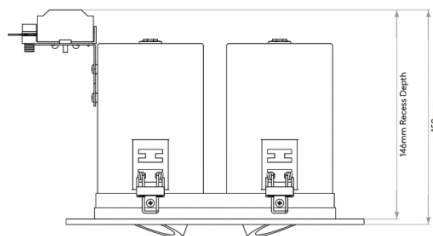

For all sales and technical enquiries, please contact:

+44 (0)114 263 4266

info@davidvillagelighting.co.uk

www.davidvillagelighting.co.uk