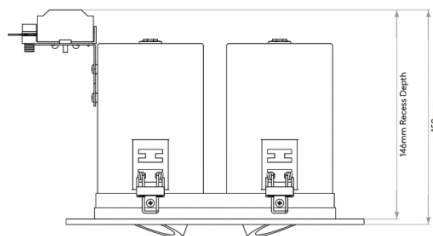

A double spot recessed light, the Taro Twin comes in a fire-rated version (rating 90 min). The recessed light is not suitable for mounting on flammable material. Taro Twin is available in two finish options, in matt white. The spotlights are both adjustable and can tilt up to 15° or rotate up to 360°.

Taro Twin is also available in a [non fire-rated version](#).

Taro Twin Fire-Rated lights are only suitable for plaster board installation, not for solid ceilings.

PRODUCT SPECIFICATION

Light Source: 2 x Max 50W GU10 (excluded)

IP Code: 20

Dimming: Dimmable via mains phase dimming.

Dimensions: Height: 15cm
Width: 21cm
Depth: 10cm
Cut-out-hole: 18.4 x 8.9cm

For all sales and technical enquiries, please contact:

+44 (0)114 263 4266