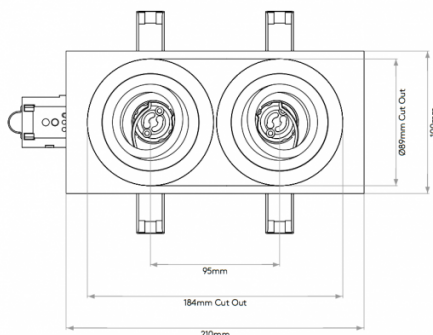

A double spot recessed light, the Taro Twin comes in a fire-rated version (rating 90 min). The recessed light is not suitable for mounting on flammable material. Taro Twin is available in two finish options, in matt white. The spotlights are both adjustable and can tilt up to 15° or rotate up to 360°.

Taro Twin is also available in a [non fire-rated version](#).

Taro Twin Fire-Rated lights are only suitable for plaster board installation, not for solid ceilings.

PRODUCT SPECIFICATION

Light Source: 2 x Max 50W GU10 (excluded)

IP Code: 20

Dimming: Dimmable via mains phase dimming.

Dimensions: Height: 15cm
Width: 21cm
Depth: 10cm
Cut-out-hole: 18.4 x 8.9cm

For all sales and technical enquiries, please contact:

+44 (0)114 263 4266