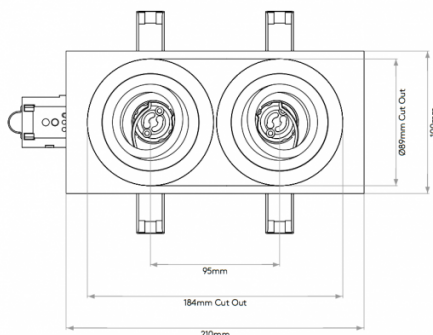

For all sales and technical enquiries, please contact:

+44 (0)114 263 4266

info@davidvillagelighting.co.uk

www.davidvillagelighting.co.uk