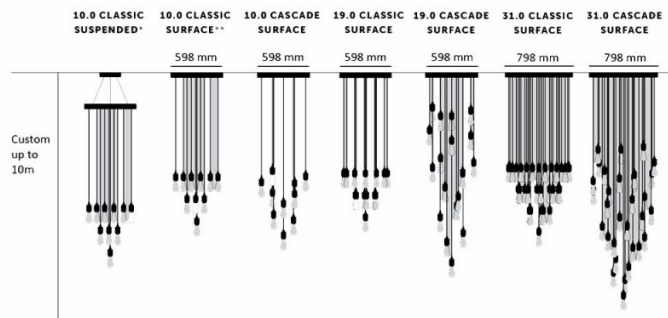

PRODUCT SPECIFICATION

Light Source: 10, 19 or 31 x Max 5W E27 LED (excluded)

IP Code: 20

Dimming: Dimmable via mains phase dimming.

Dimensions: 10 lights & 19 lights: Ø59.8cm
31 lights: Ø79.8cm

Maximum Cable Length: 10m

See specification image for full dimensions.