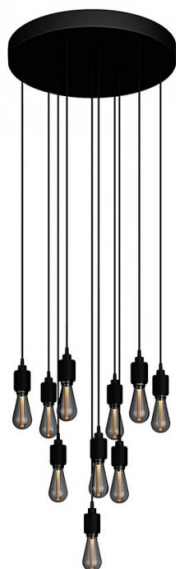

Buster + Punch Heavy Metal Chandelier

LA10138

SOURCE: <https://www.davidvillagelighting.co.uk/product/Buster-Punch-Heavy-Metal-Chandelier/20423>