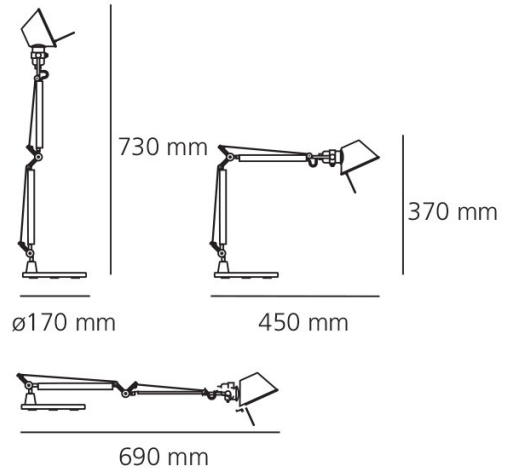

Tolomeo Micro LED Table Lamp by Artemide

The Tolomeo Micro LED table lamp is part of the iconic [Artemide Tolomeo collection](#) designed by Michelle de Lucchi and Giancarlo Fassina. This table lamp has a fully flexible body, with a sprung arm and a movable lampshade, you can point the light where needed, making it perfect as a reading/work lamp. The small size means you can use on small tables, shelves, desk and window sills and will take up minimal space.

PRODUCT SPECIFICATION

- Light Source:** 7W, 3000K, 648 Lumens
- IP Code:** 20
- Dimming:** Micro switch dimmer
- Dimensions:** Depth: 45-69cm
Height: 37-73cm
Base: Ø17cm

For all sales and technical enquiries, please contact: