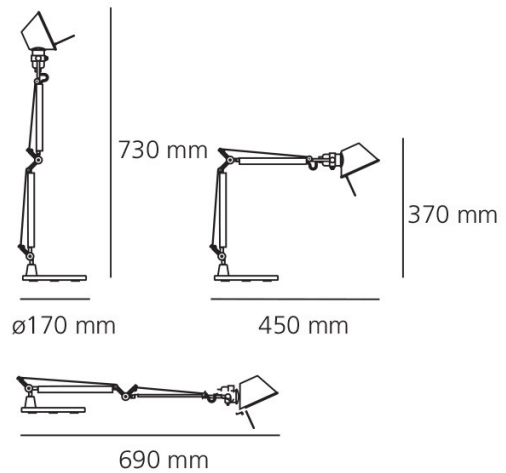

Tolomeo Micro LED Table Lamp by Artemide

The Tolomeo Micro LED table lamp is part of the iconic [Artemide Tolomeo collection](#) designed by Michelle de Lucchi and Giancarlo Fassina. This table lamp has a fully flexible body, with a sprung arm and a movable lampshade, you can point the light where needed, making it perfect as a reading/work lamp. The small size means you can use on small tables, shelves, desk and window sills and will take up minimal space.

PRODUCT SPECIFICATION

- Light Source:** 7W, 3000K, 648 Lumens
- IP Code:** 20
- Dimming:** Micro switch dimmer
- Dimensions:** Depth: 45-69cm
Height: 37-73cm
Base: Ø17cm

For all sales and technical enquiries, please contact: