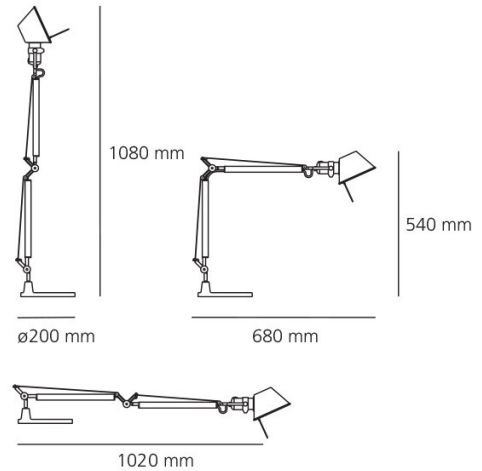

PRODUCT SPECIFICATION

- Light Source:** 8W, 3000K, 761 Lumens
- IP Code:** 20
- Dimming:** Integrated dimmer on the product.
- Dimensions:** Depth: 68-102cm
Height: 54-108cm
Base: Ø20cm

For all sales and technical enquiries, please contact: