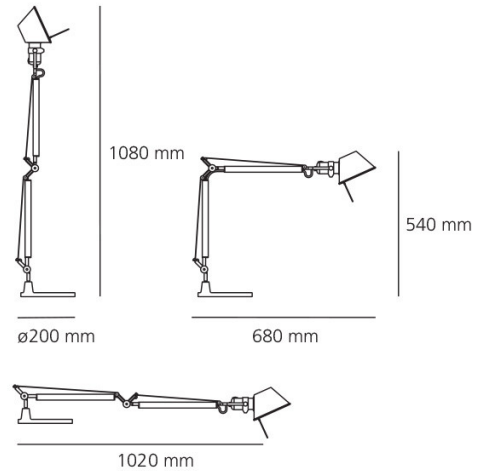

PRODUCT SPECIFICATION

- Light Source:** 8W, 3000K, 761 Lumens
- IP Code:** 20
- Dimming:** Integrated dimmer on the product.
- Dimensions:** Depth: 68-102cm
Height: 54-108cm
Base: Ø20cm

For all sales and technical enquiries, please contact: