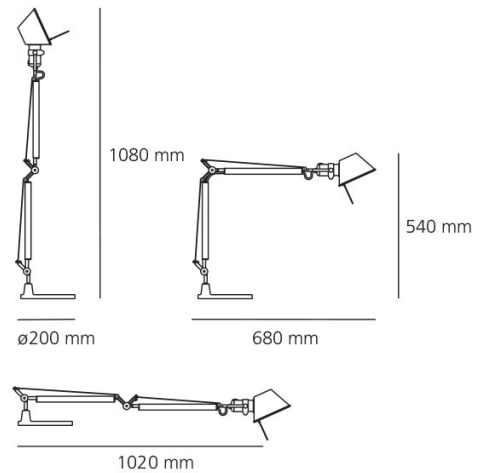

PRODUCT SPECIFICATION

- Light Source:** 8W, 3000K, 761 Lumens
- IP Code:** 20
- Dimming:** Integrated dimmer on the product.
- Dimensions:** Depth: 68-102cm
Height: 54-108cm
Base: Ø20cm

For all sales and technical enquiries, please contact: