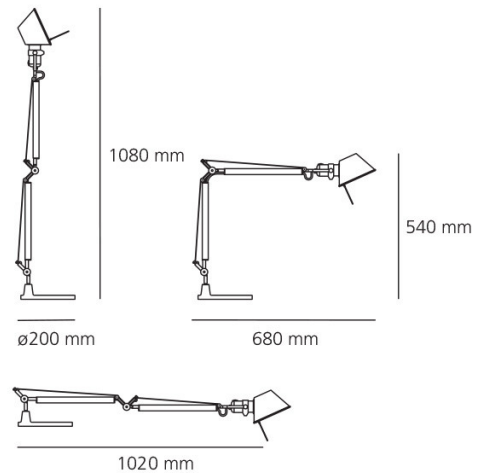

## PRODUCT SPECIFICATION

- Light Source:** 1 x Max 8W E27 LED (excluded)
- IP Code:** 20
- Dimming:** Integrated on/off switch on the product.
- Dimensions:** Depth: 68-102cm  
Height: 54-108cm  
Base: Ø20cm