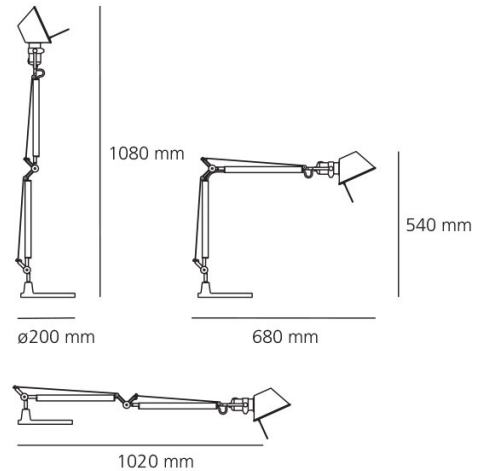

Tolomeo Mini Table Lamp by Artemide

The ideal desk lamp with cantilvered arms to adjust the light whichever way you wish, the Tolomeo Mini table lamp is a wonderful light that is part of the renowned [Artemide Tolomeo collection](#). A perfect compact companion, this table lamp can be used on small surfaces, tables and desks and is the intermediate sized Tolomeo lamp.

PRODUCT SPECIFICATION

- Light Source:** 1 x Max 8W E27 LED (excluded)
- IP Code:** 20
- Dimming:** Integrated on/off switch on the product.
- Dimensions:** Depth: 68-102cm
Height: 54-108cm
Base: Ø20cm

For all sales and technical enquiries, please contact: