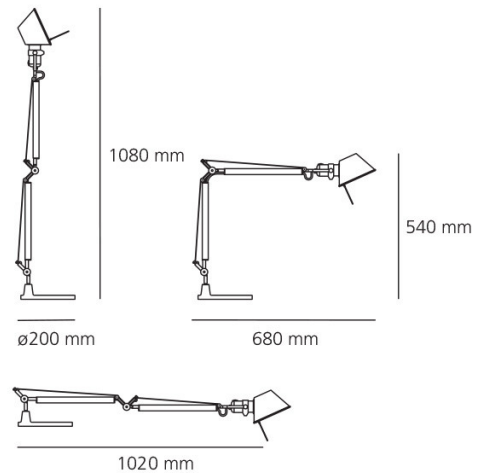

For all sales and technical enquiries, please contact:

+44 (0)114 263 4266

info@davidvillagelighting.co.uk

www.davidvillagelighting.co.uk