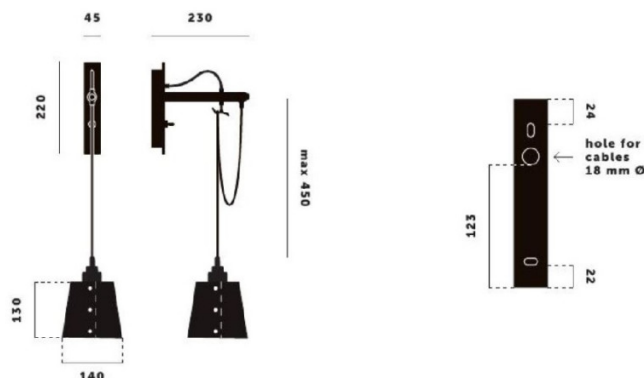

### Buster + Punch Hooked Wall Light

The Buster + Punch Hooked wall light is made from solid metal and has matte rubber detailing. The pendant length can be adjusted to suit at a maximum length of 45cm, and hooked to create interest. It is perfect used as a bedside light but also works equally as well in living areas to highlight a piece of art or a bar.

## PRODUCT SPECIFICATION

**Light Source:** 1 x Max 40W E27 (excluded)

**IP Code:** 20

**Dimming:** Dimmable via mains phase dimming.

**Dimensions: Small:**  
Height: 13cm  
Width: 14cm

**Large:**  
Height: 26cm  
Width: 21cm

Maximum Cable length: 45cm  
Wall Bracket Height: 22cm  
Wall Bracket Arm: 23cm

FROM THE BACK:

**For all sales and technical enquiries, please contact:**

+44 (0)114 263 4266

[info@davidvillagelighting.co.uk](mailto:info@davidvillagelighting.co.uk)