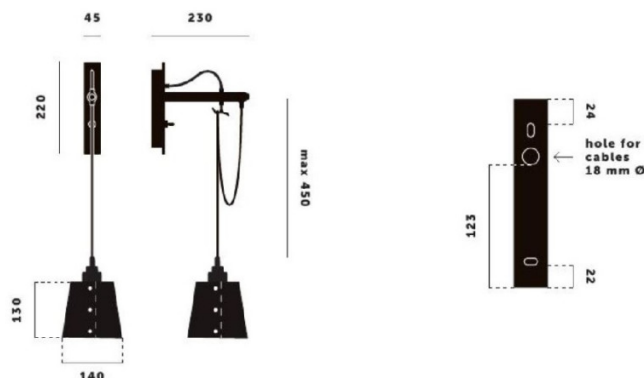

PRODUCT SPECIFICATION

Light Source: 1 x Max 40W E27 (excluded)

IP Code: 20

Dimming: Dimmable via mains phase dimming.

Dimensions: Small:
Height: 13cm
Width: 14cm

Large:
Height: 26cm
Width: 21cm

Maximum Cable length: 45cm
Wall Bracket Height: 22cm
Wall Bracket Arm: 23cm

FROM THE BACK: