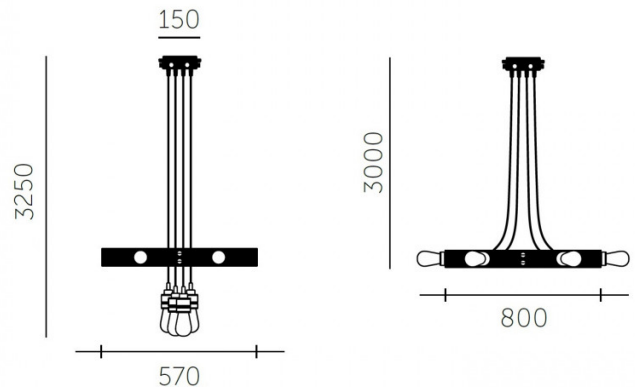

PRODUCT SPECIFICATION

Light Source: 6 x Max 5W E27 5W (included)

IP Code: 20

Dimming: Dimmable via mains phase dimming.

Dimensions: **With bulbs in ring:**

Height: 6cm
Width: 80cm

With bulbs hanging:

Height: 6cm
Width: 57cm

Ceiling Canopy: 15cm

Maximum Drop Height: 325cm

For all sales and technical enquiries, please contact:

+44 (0)114 263 4266

info@davidvillagelighting.co.uk

www.davidvillagelighting.co.uk