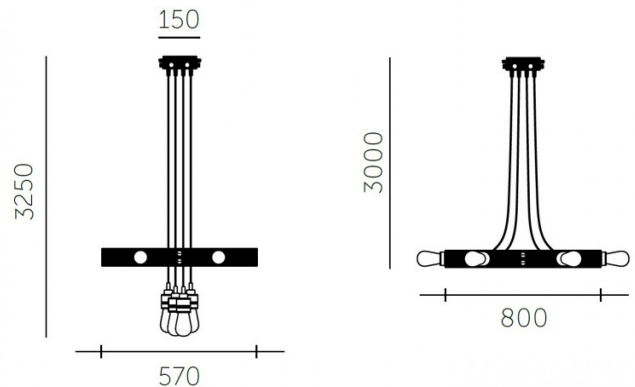

## PRODUCT SPECIFICATION

**Light Source:** 6 x Max 5W E27 5W (included)

**IP Code:** 20

**Dimming:** Dimmable via mains phase dimming.

**Dimensions:** **With bulbs in ring:**

Height: 6cm  
Width: 80cm

**With bulbs hanging:**

Height: 6cm  
Width: 57cm

Ceiling Canopy: 15cm

Maximum Drop Height: 325cm

**For all sales and technical enquiries, please contact:**

+44 (0)114 263 4266

[info@davidvillagelighting.co.uk](mailto:info@davidvillagelighting.co.uk)