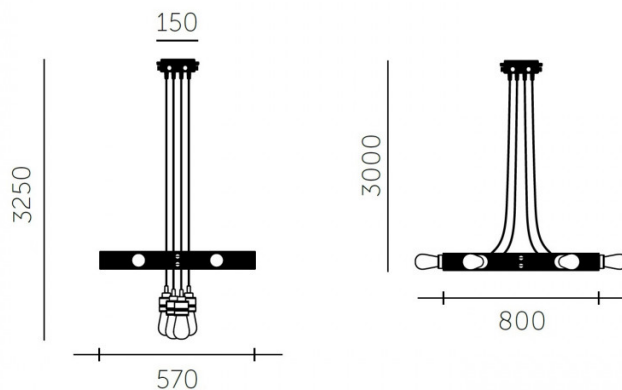

PRODUCT SPECIFICATION

Light Source: 6 x Max 5W E27 5W (included)

IP Code: 20

Dimming: Dimmable via mains phase dimming.

Dimensions: **With bulbs in ring:**

Height: 6cm

Width: 80cm

With bulbs hanging:

Height: 6cm

Width: 57cm

Ceiling Canopy: 15cm

Maximum Drop Height: 325cm

For all sales and technical enquiries, please contact:

+44 (0)114 263 4266

info@davidvillagelighting.co.uk

www.davidvillagelighting.co.uk