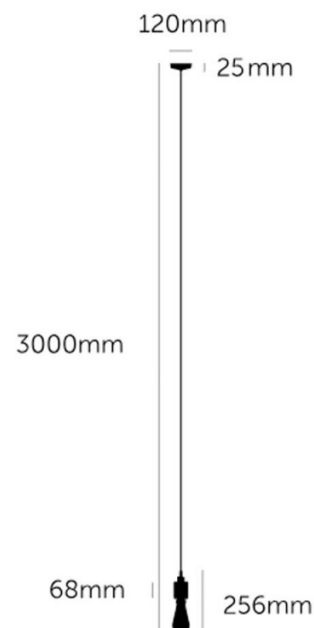

Additional Buster Bulbs which have been updated from a polycarbonate to a new glass version, can be purchased separately – for more information, please [contact us](#).

PRODUCT SPECIFICATION

Light Source: 1 x Max 5W E27 LED (included)

IP Code: 20

Dimming: Dimmable via mains phase dimming.

Dimensions: Lamp holder: 7cm
Drop Height: 300cm
Ceiling rose: 8.7cm

For all sales and technical enquiries, please contact:

+44 (0)114 263 4266

info@davidvillagelighting.co.uk