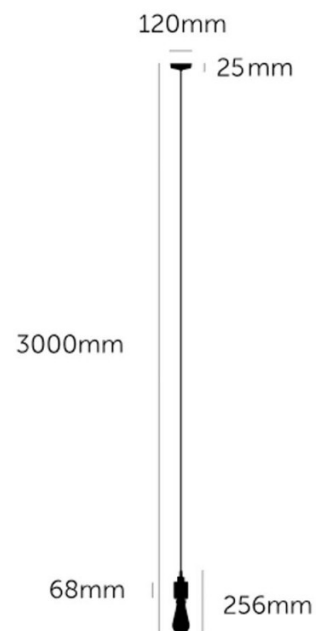

Additional Buster Bulbs which have been updated from a polycarbonate to a new glass version, can be purchased separately – for more information, please [contact us](#).

PRODUCT SPECIFICATION

Light Source: 1 x Max 5W E27 LED (included)

IP Code: 20

Dimming: Dimmable via mains phase dimming.

Dimensions: Lamp holder: 7cm
Drop Height: 300cm
Ceiling rose: 8.7cm

For all sales and technical enquiries, please contact:

+44 (0)114 263 4266

info@davidvillagelighting.co.uk