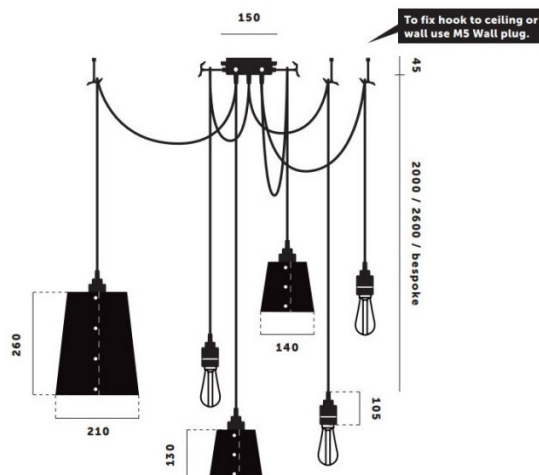

PRODUCT SPECIFICATION

Light Source: **Included:** 3 x Max 5W E27 LED
Excluded: 3 x Max 40W E27

IP Code: 20

Dimming: Dimmable via mains phase dimming.

Dimensions: Small shade:
Height: 13cm
Width: 14cm

Large shade:
Height: 26cm
Width: 21cm

Bulb Holder: 10.5cm
Cable Length: 200cm (per pendant)
Ceiling rose: 15cm

For all sales and technical enquiries, please contact:

+44 (0)114 263 4266

info@davidvillagelighting.co.uk

www.davidvillagelighting.co.uk