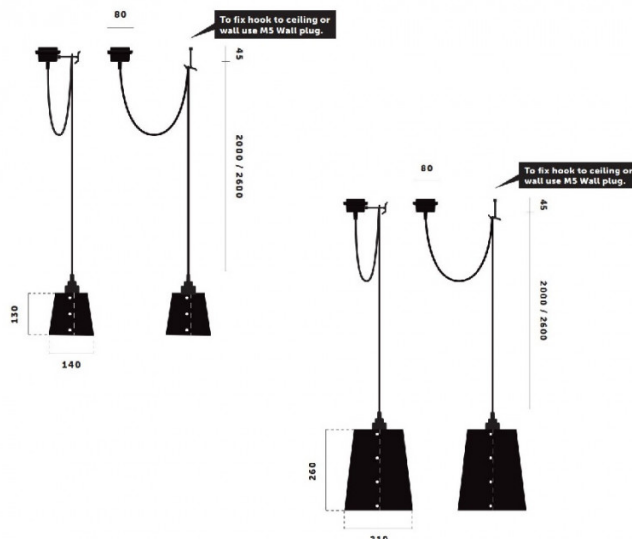

## Buster + Punch Hooked 1.0 Pendant Light

Part of the [Hooked collection](#) by Buster + Punch, the 1.0 suspension light comes with a shade in a choice of two colours, which is made from solid metal. This simple yet effective pendant can be lengthened and shortened by hooking the cord at a desired distance from the ceiling rose to highlight your favourite chair, provide task lighting or illuminate a kitchen island. The Hooked 1.0 pendant can be used singularly as a spotlight or grouped in either linear or staggered form to create a beautiful cascade of warm and comforting light.

Choose from a small or large shade to suit the size of your space and configure the colouration from graphite or stone shade with either steel, brass or smoked details. Additional Buster Bulbs which have been updated from polycarbonate to a new glass version, can be purchased separately – for more information, please [contact us](#).

## PRODUCT SPECIFICATION

**Light Source:** 1 x Max 40W E27 (excluded)

**IP Code:** 20

**Dimming:** Dimmable via mains phase dimming.

**Dimensions: Small:**  
Shade height: 13cm  
Shade width: 14cm

**Large:**  
Shade height: 26cm  
Shade width: 21cm

Cable Length: 200cm max.  
Ceiling Rose: 8cm

**For all sales and technical enquiries, please contact:**

+44 (0)114 263 4266

[info@davidvillagelighting.co.uk](mailto:info@davidvillagelighting.co.uk)

[www.davidvillagelighting.co.uk](http://www.davidvillagelighting.co.uk)