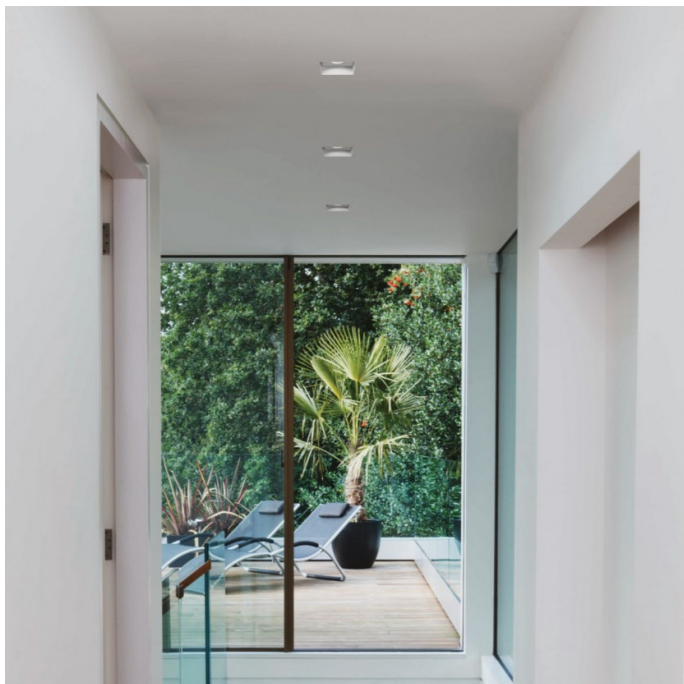

astro

LA4067/SQ

Astro Trimless Square Fire-Rated Recessed Light

SOURCE: <https://www.davidvillagelighting.co.uk/product/Astro-Trimless-Square-Fire-Rated-Recessed-Light/20399>

PRODUCT DESCRIPTION

Trimless Square by Astro

Part of the Trimless range, the Trimless Square is an interior and bathroom recessed light. This Trimless product comes in a square shape, but is available in a [round version](#), either fixed or adjustable. The ceiling light can be dimmed, when used with a dimmable light source, via mains phase dimming.

Trimless Square is also fire rated at 90 min. BS476 part 21 and is not suitable for mounting on flammable material or covering with thermal insulation. The terminal block for this product can only be accessed from above.

This product must be installed before final plaster skim.

PRODUCT SPECIFICATION

- **Light Source:** 1 x Max 6W GU10 LED (excluded)
- **IP Code:** 65
- **Dimming:** Dimmable via mains phase dimming.
- **Dimensions:** Height: 122.5cm
  Width: 9cm
  Depth: 9cm
  Recess depth: 15cm