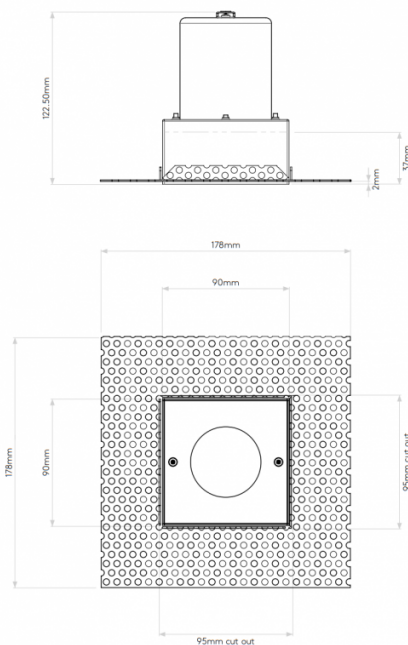

Part of the Trimless range, the Trimless Square is an interior and bathroom recessed light. This Trimless product comes in a square shape, but is available in a [round version](#), either fixed or adjustable. The ceiling light can be dimmed, when used with a dimmable light source, via mains phase dimming.

Trimless Square is also fire rated at 90 min. BS476 part 21 and is not suitable for mounting on flammable material or covering with thermal insulation. The terminal block for this product can only be accessed from above.

This product must be installed before final plaster skim.

PRODUCT SPECIFICATION

- Light Source:** 1 x Max 6W GU10 LED (excluded)
- IP Code:** 65
- Dimming:** Dimmable via mains phase dimming.
- Dimensions:** Height: 122.5cm
Width: 9cm
Depth: 9cm
Recess depth: 15cm