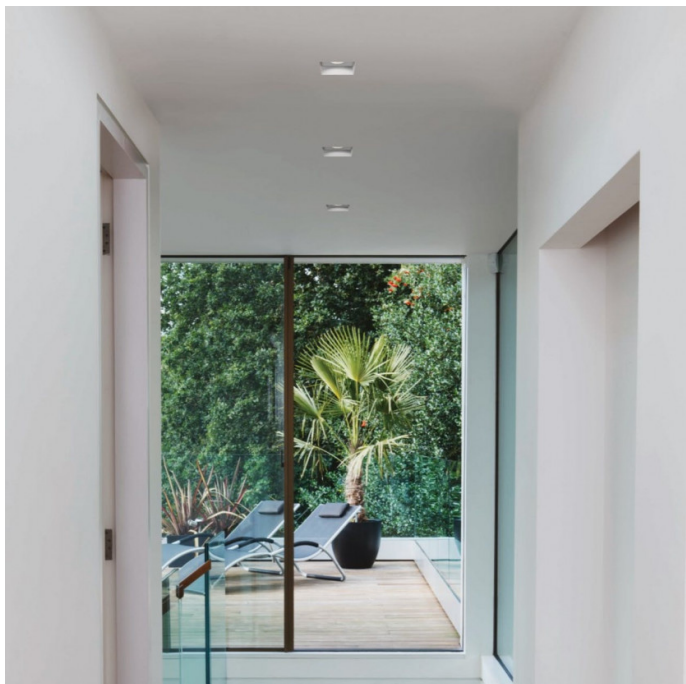

astro

LA4067/SQ

Astro Trimless Square Fire-Rated Recessed Light

SOURCE: <https://www.davidvillagelighting.co.uk/product/Astro-Trimless-Square-Fire-Rated-Recessed-Light/20399>

PRODUCT DESCRIPTION

Trimless Square by Astro

Part of the Trimless range, the Trimless Square is an interior and bathroom recessed light. This Trimless product comes in a square shape, but is available in a [round version](#), either fixed or adjustable. The ceiling light can be dimmed, when used with a dimmable light source, via mains phase dimming.

Trimless Square is also fire rated at 90 min. BS476 part 21 and is not suitable for mounting on flammable material or covering with thermal insulation. The terminal block for this product can only be accessed from above.

This product must be installed before final plaster skim.

PRODUCT SPECIFICATION

- **Light Source:** 1 x Max 6W GU10 LED (excluded)
- **IP Code:** 65
- **Dimming:** Dimmable via mains phase dimming.
- **Dimensions:** Height: 122.5cm
  Width: 9cm
  Depth: 9cm
  Recess depth: 15cm