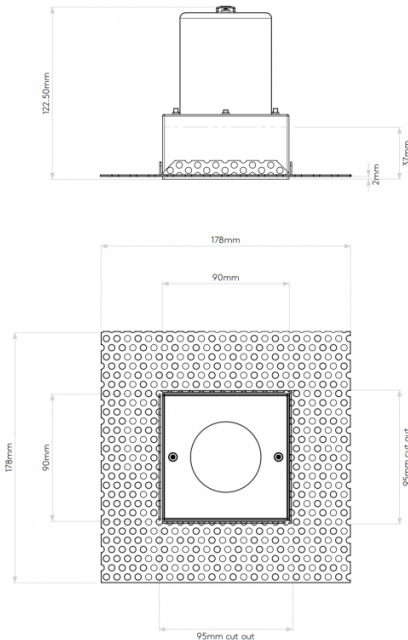

Part of the Trimless range, the Trimless Square is an interior and bathroom recessed light. This Trimless product comes in a square shape, but is available in a [round version](#), either fixed or adjustable. The ceiling light can be dimmed, when used with a dimmable light source, via mains phase dimming.

Trimless Square is also fire rated at 90 min. BS476 part 21 and is not suitable for mounting on flammable material or covering with thermal insulation. The terminal block for this product can only be accessed from above.

This product must be installed before final plaster skim.

PRODUCT SPECIFICATION

- Light Source:** 1 x Max 6W GU10 LED (excluded)
- IP Code:** 65
- Dimming:** Dimmable via mains phase dimming.
- Dimensions:** Height: 122.5cm
Width: 9cm
Depth: 9cm
Recess depth: 15cm