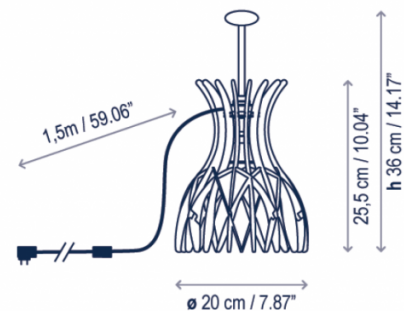

The Domita M/36 table lamp is a beautiful combination of art and light, the lamp is handmade and formed of wooden slats which bend and curve to create a cocoon over the light source and result in a unique lighting design. This protective dome shade helps to diffuse the light output, creating an inviting ambience in your room whilst still providing enough illumination to work as a functional lamp. When illuminated, the light protrudes through the gaps in the wooden diffuser and creates a beautiful shadow effect. But even when not switched on, the Domita M/36 still sits proudly as a sculpture in your space.

Domita M/36 Table Lamp is incredibly versatile, offering a neutral colour pallet and understated size, making it easy to integrate into a multitude of interior design styles. The design boasts a handle which allows easy movement from room to room, creating beautiful ambience exactly where it's needed.

PRODUCT SPECIFICATION

Light Source: 1 x Max 8W LED GU5.3 (excluded)

IP Code: 20

Dimming: In line on/off switch included on cable.

Dimensions: Shade: Ø20cm
Shade Height: 25.5cm
Full Height: 36cm
Cable Length: 150cm