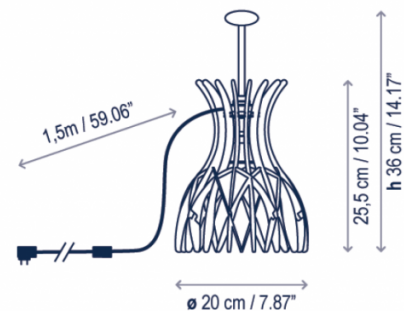

### Bover Domita M/36 Table Lamp

The Domita M/36 table lamp is a beautiful combination of art and light, the lamp is handmade and formed of wooden slats which bend and curve to create a cocoon over the light source and result in a unique lighting design. This protective dome shade helps to diffuse the light output, creating an inviting ambience in your room whilst still providing enough illumination to work as a functional lamp. When illuminated, the light protrudes through the gaps in the wooden diffuser and creates a beautiful shadow effect. But even when not switched on, the Domita M/36 still sits proudly as a sculpture in your space.

Domita M/36 Table Lamp is incredibly versatile, offering a neutral colour pallet and understated size, making it easy to integrate into a multitude of interior design styles. The design boasts a handle which allows easy movement from room to room, creating beautiful ambience exactly where it's needed.

## PRODUCT SPECIFICATION

**Light Source:** 1 x Max 8W LED GU5.3 (excluded)

**IP Code:** 20

**Dimming:** In line on/off switch included on cable.

**Dimensions:** Shade: Ø20cm  
Shade Height: 25.5cm  
Full Height: 36cm  
Cable Length: 150cm