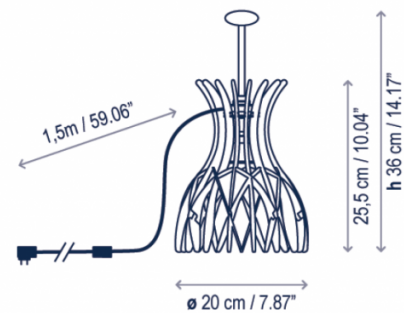

### Bover Domita M/36 Table Lamp

The Domita M/36 table lamp is a beautiful combination of art and light, the lamp is handmade and formed of wooden slats which bend and curve to create a cocoon over the light source and result in a unique lighting design. This protective dome shade helps to diffuse the light output, creating an inviting ambience in your room whilst still providing enough illumination to work as a functional lamp. When illuminated, the light protrudes through the gaps in the wooden diffuser and creates a beautiful shadow effect. But even when not switched on, the Domita M/36 still sits proudly as a sculpture in your space.

Domita M/36 Table Lamp is incredibly versatile, offering a neutral colour pallet and understated size, making it easy to integrate into a multitude of interior design styles. The design boasts a handle which allows easy movement from room to room, creating beautiful ambience exactly where it's needed.

## PRODUCT SPECIFICATION

**Light Source:** 1 x Max 8W LED GU5.3 (excluded)

**IP Code:** 20

**Dimming:** In line on/off switch included on cable.

**Dimensions:** Shade: Ø20cm  
Shade Height: 25.5cm  
Full Height: 36cm  
Cable Length: 150cm