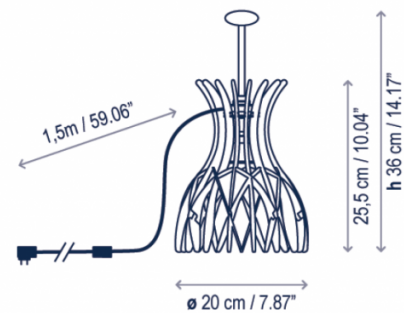

The Domita M/36 table lamp is a beautiful combination of art and light, the lamp is handmade and formed of wooden slats which bend and curve to create a cocoon over the light source and result in a unique lighting design. This protective dome shade helps to diffuse the light output, creating an inviting ambience in your room whilst still providing enough illumination to work as a functional lamp. When illuminated, the light protrudes through the gaps in the wooden diffuser and creates a beautiful shadow effect. But even when not switched on, the Domita M/36 still sits proudly as a sculpture in your space.

Domita M/36 Table Lamp is incredibly versatile, offering a neutral colour pallet and understated size, making it easy to integrate into a multitude of interior design styles. The design boasts a handle which allows easy movement from room to room, creating beautiful ambience exactly where it's needed.

PRODUCT SPECIFICATION

Light Source: 1 x Max 8W LED GU5.3 (excluded)

IP Code: 20

Dimming: In line on/off switch included on cable.

Dimensions: Shade: Ø20cm
Shade Height: 25.5cm
Full Height: 36cm
Cable Length: 150cm