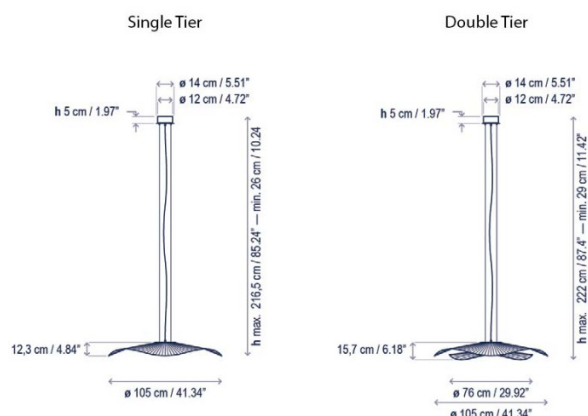

This design is also available in a translucent cream ribbon finish, please [contact us](#) for details.

PRODUCT SPECIFICATION

Light Source: 17.1W, 2700K, 2064 Lumens

IP Code: 20

Dimming: Dimmable via Triac dimming.

Dimensions: Shade: Ø105cm
Maximum Drop Height: 216.5cm
Ceiling Canopy: Ø17.5cm

For all sales and technical enquiries, please contact:

+44 (0)114 263 4266

info@davidvillagelighting.co.uk

www.davidvillagelighting.co.uk