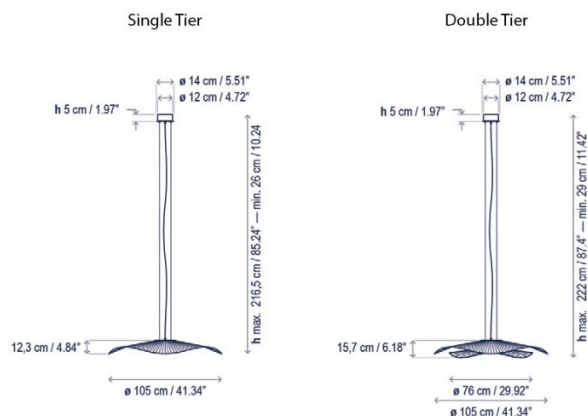

This design is also available in a translucent cream ribbon finish, please [contact us](#) for details.

PRODUCT SPECIFICATION

Light Source: 17.1W, 2700K, 2064 Lumens

IP Code: 20

Dimming: Dimmable via Triac dimming.

Dimensions: Shade: Ø105cm
Maximum Drop Height: 216.5cm
Ceiling Canopy: Ø17.5cm

For all sales and technical enquiries, please contact:

+44 (0)114 263 4266

info@davidvillagelighting.co.uk

www.davidvillagelighting.co.uk