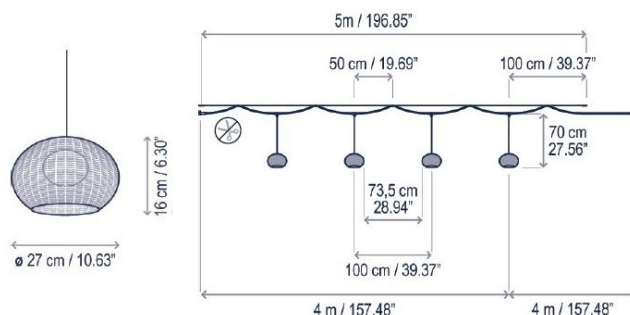

Bover Garota LED Catenary S/27/4L Outdoor

LA10114

SOURCE: <https://www.davidvillagelighting.co.uk/product/Bover-Garota-LED-Catenary-S274L-Outdoor/20377>

PRODUCT DESCRIPTION

Designer: Alex Fernández Camps & Gonzalo Milá

Bover Garota Catenary S/27/4L Outdoor

Inspired by the shell of a sea urchin, the Garota Catenary Outdoor Lights have a distinctive design, with a hand woven shade crafted from synthetic fibres to encase the LED light source within. The organic form blends in with nature and creates a warm, diffused canopy of light. The possibilities are endless with the Garota Catenary, the installation brings a touch of playfulness to your space, its hanging lights reminiscent of hanging lanterns.

PRODUCT SPECIFICATION

- Light Source:** 4 x 6W LED 2700K 450 lumens
- IP Code:** 66
- Dimensions:** Shade: Ø27cm
Pendant Drop: 70cm
Distance Between Pendants: 100cm between pendants
- 4 meters from cable start to last pendant
- 4 meters from last pendant to plug