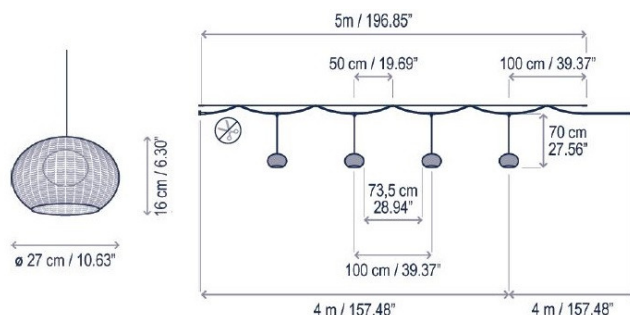

## PRODUCT SPECIFICATION

- Light Source:** 4 x 6W LED 2700K 450 lumens
- IP Code:** 66
- Dimensions:** Shade: Ø27cm  
Pendant Drop: 70cm  
Distance Between Pendants: 100cm between pendants
- 4 meters from cable start to last pendant
- 4 meters from last pendant to plug