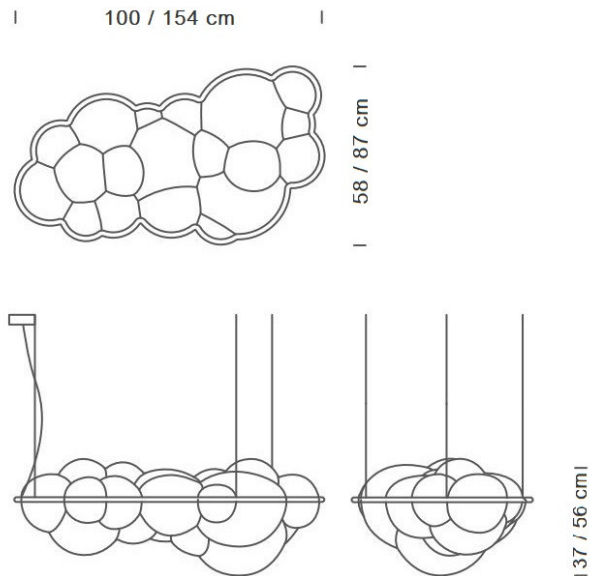

### PRODUCT SPECIFICATION

- Light Source:** Nuvola Pendant - 132W, 2700K, 12000 lumens  
Nuvola Minor - 90W, 2700K, 8000 lumens
- IP Code:** 20
- Dimming:** Dimmable via 1-10V dimming systems. Please consult your electrician, additional wiring may be required on site.
- Dimensions:** Nuvola Pendant - 154 cm x 87 cm x 56 cm  
Nuvola Minor - 100 cm x 58 cm x 37 cm  
3m cable length